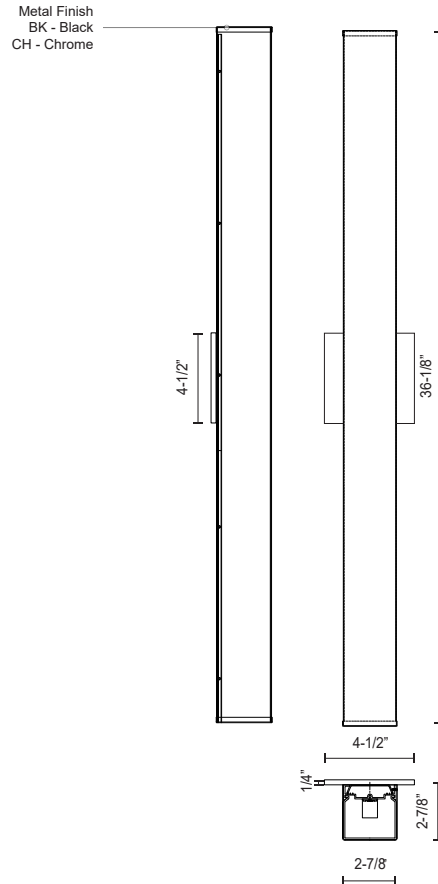

JANE
VL62236
 VANITY

PROJECT

VL62236-CH
 Chrome

VL62236-BK
 Black

SPECIFICATION DETAILS

Fixture Dimensions	W36-1/8" x H2-7/8" x E2-7/8"
Light Source	AC LED Module
Wattage	45W
Total Lumens	3600lm
Delivered Lumens	BK-2958lm; CH-3065lm;
Voltage	120V
Color Temperature	3000K
CRI (Ra)	90CRI
Optional Color Temps	2700K - 5000K Available, Minimum Order Quantities Apply
LED Rated Life	50,000 hours
Dimming	100% - 10%, ELV Dimmer (Not Included)
Diffuser Details	White Acrylic Diffuser
ADA Compliant	Yes
Location	Damp
Mounting Style	All Orientation; Wall;
CEC Title 24 JA8	Yes, JA8-2022
Canopy Dimensions	W4-1/2" x H4-1/2" x E1/4"
Paint Finish	BK01; CH01;

* For custom options, consult factory for details.

* For warranty information, please visit www.kuzcolighting.com/warranty

DESCRIPTION

An extruded square diffuser surrounds the LED source of the geometric vanity fixture and gently spreads light. Enclosed at the ends by two thick caps the design is characterized by minimal details and clever features. During installation the lamp assembly may slide on the mounting track to allow for ideal positioning. Adding to the versatile function are the multiple fixture lengths and mounting orientations. Optional installation without backplate for smaller junction boxes.