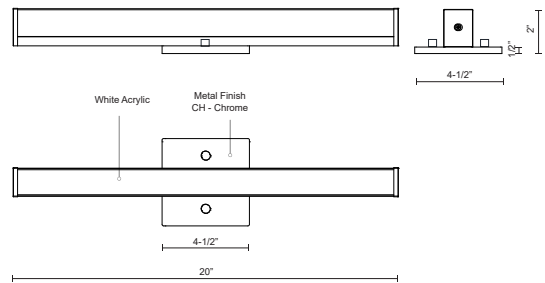

**JANE-SLIM
VL6220
VANITY**

PROJECT

DESCRIPTION

Simplistic Modern LED with rectangular shaped white acrylic finished with chrome end caps and matching canopy. Equipped with our powerful 120V AC LED technology, and may be mounted horizontally or vertically. Available in three different sizes and four different design styles.

SPECIFICATION DETAILS

Fixture Dimensions	W20" x H4-1/2" x E2"
Light Source	AC LED Module
Wattage	21W
Total Lumens	1600lm
Delivered Lumens	CH-1066lm
Voltage	120V
Color Temperature	3000K
CRI (Ra)	90CRI
Optional Color Temps	2700K - 5000K Available, Minimum Order Quantities Apply
LED Rated Life	50,000 hours
Dimming	100% - 10%, ELV Dimmer (Not Included)
Diffuser Details	White Acrylic Diffuser
ADA Compliant	Yes
Location	Damp
Mounting Style	All Orientation; Wall;
Canopy Dimensions	W4-1/2" x H4-1/2" x E1/2"
Paint Finish	CH01
Finish Option(s)	Chrome