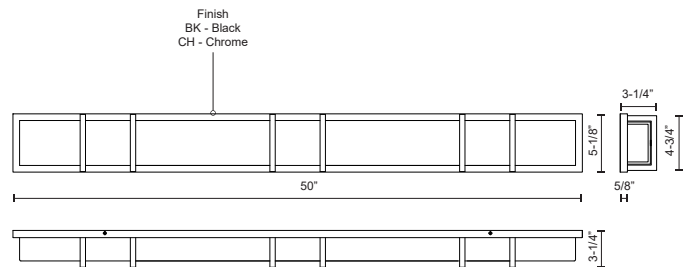

ALBERNI VL61650

VANITY

PROJECT

DESCRIPTION

Electroplated orthogonal steel structure and details. Rectangular opal acrylic diffuser. Up and down wall light. May be mounted horizontally or vertically

VL61650-BK
Black

VL61650-CH
Chrome

SPECIFICATION DETAILS

Fixture Dimensions	W50" x H5-1/8" x E3-1/4"
Light Source	AC LED Module
Wattage	62W
Total Lumens	5200lm
Delivered Lumens	CH-3210lm
Voltage	120V
Color Temperature	3000K
CRI (Ra)	90CRI
Optional Color Temps	2700K - 5000K Available, Minimum Order Quantities Apply
LED Rated Life	50,000 hours
Dimming	100% - 10%, ELV Dimmer (Not Included)
Diffuser Details	Acrylic with Frosted Interior
ADA Compliant	Yes
Location	Damp
Mounting Style	All Orientation; Wall;
CEC Title 24 JA8	Yes, JA8-2022
Paint Finish	BK01; CH01;