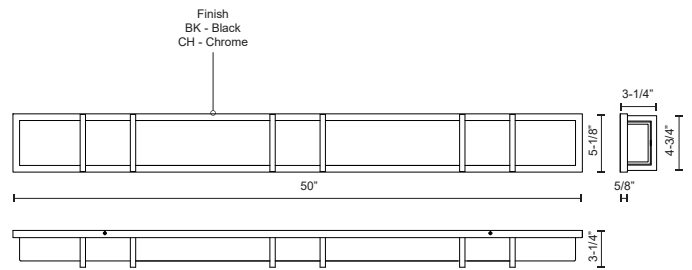

ALBERNI VL61650

VANITY

PROJECT

DESCRIPTION

Electroplated orthogonal steel structure and details. Rectangular opal acrylic diffuser. Up and down wall light. May be mounted horizontally or vertically

SPECIFICATION DETAILS

Fixture Dimensions	W50" x H5-1/8" x E3-1/4"
Light Source	AC LED Module
Wattage	62W
Total Lumens	5200lm
Delivered Lumens	CH-3210lm
Voltage	120V
Color Temperature	3000K
CRI (Ra)	90CRI
Optional Color Temps	2700K - 5000K Available, Minimum Order Quantities Apply
LED Rated Life	50,000 hours
Dimming	100% - 10%, ELV Dimmer (Not Included)
Diffuser Details	Acrylic with Frosted Interior
ADA Compliant	Yes
Location	Damp
Mounting Style	All Orientation; Wall;
CEC Title 24 JA8	Yes, JA8-2022

* For custom options, consult factory for details.

* For warranty information, please visit www.kuzcolighting.com/warranty

KUZCO

19054 28TH AVENUE
SURREY - BC V3Z 6M3
CANADA

WWW.KUZCOLIGHTING.COM

COMMENT