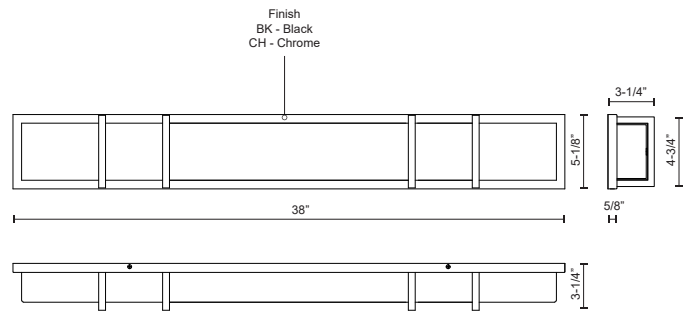

ALBERNI VL61638

VANITY

PROJECT

VL61638-CH
Chrome

VL61638-BK
Black

SPECIFICATION DETAILS

Fixture Dimensions	W38" x H5-1/8" x E3-1/4"
Light Source	AC LED Module
Wattage	45W
Total Lumens	4000lm
Delivered Lumens	CH-2477lm
Voltage	120V
Color Temperature	3000K
CRI (Ra)	90CRI
Optional Color Temps	2700K - 5000K Available, Minimum Order Quantities Apply
LED Rated Life	50,000 hours
Dimming	100% - 10%, ELV Dimmer (Not Included)
Diffuser Details	Acrylic with Frosted Interior
ADA Compliant	Yes
Location	Damp
Mounting Style	All Orientation; Wall;
CEC Title 24 JA8	Yes, JA8-2022

* For custom options, consult factory for details.

* For warranty information, please visit www.kuzcolighting.com/warranty

DESCRIPTION

Electroplated orthogonal steel structure and details. Rectangular opal acrylic diffuser. Up and down wall light. May be mounted horizontally or vertically