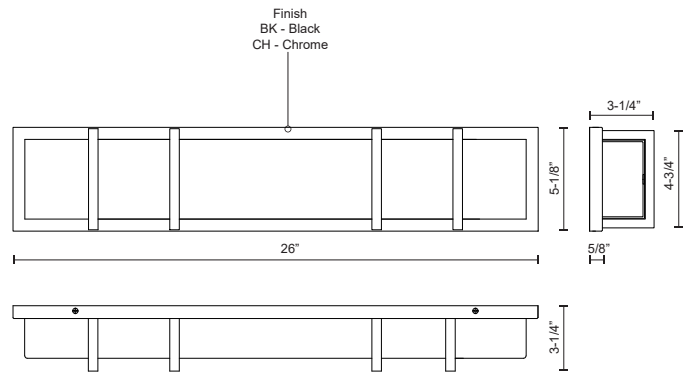

ALBERNI VL61626

VANITY

PROJECT

VL61626-CH
Chrome

VL61626-BK
Black

SPECIFICATION DETAILS

Fixture Dimensions	W26" x H5-1/8" x E3-1/4"
Light Source	AC LED Module
Wattage	31W
Total Lumens	2750lm
Delivered Lumens	CH-1541lm
Voltage	120V
Color Temperature	3000K
CRI (Ra)	90CRI
Optional Color Temps	2700K - 5000K Available, Minimum Order Quantities Apply
LED Rated Life	50,000 hours
Dimming	100% - 10%, ELV Dimmer (Not Included)
Diffuser Details	Acrylic with Frosted Interior
ADA Compliant	Yes
Location	Damp
Mounting Style	All Orientation; Wall;
CEC Title 24 JA8	Yes, JA8-2022
Energy Star Certified	CH - Energy Star Compliant

* For custom options, consult factory for details.

* For warranty information, please visit www.kuzcolighting.com/warranty

DESCRIPTION

Electroplated orthogonal steel structure and details. Rectangular opal acrylic diffuser. Up and down wall light. May be mounted horizontally or vertically