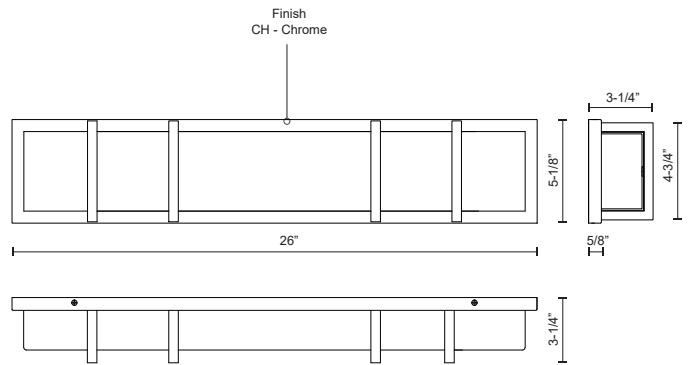

**ALBERNI
VL61626
VANITY**

PROJECT

DESCRIPTION

Electroplated orthogonal steel structure and details. Rectangular opal acrylic diffuser. Up and down wall light. May be mounted horizontally or vertically

SPECIFICATION DETAILS

* For custom options, consult factory for details.

Fixture Dimensions	W26" x H5-1/8" x E3-1/4"
Light Source	AC LED Module
Wattage	28W
Total Lumens	2750lm
Delivered Lumens	CH-1541lm
Voltage	120V
Color Temperature	3000K
CRI (Ra)	90CRI
Optional Color Temps	2700K - 5000K Available, Minimum Order Quantities Apply
LED Rated Life	50,000 hours
Dimming	100% - 10%, ELV Dimmer (Not Included)
Diffuser Details	Acrylic with Frosted Interior
ADA Compliant	Yes
Location	Damp
Compliance	ADA
Warranty	5 Years
Mounting Style	All Orientation; Wall;
Finish Option(s)	Chrome