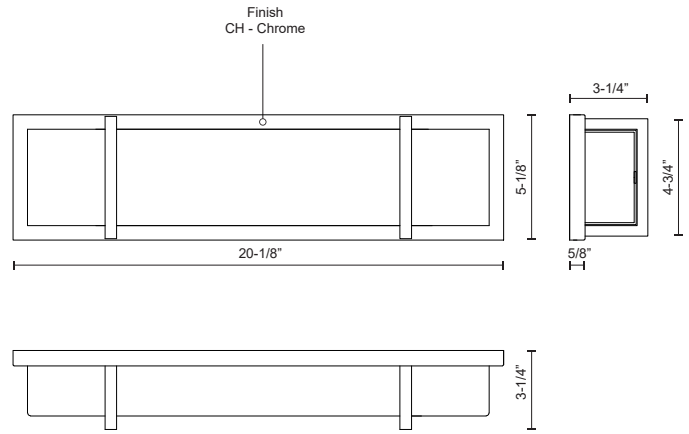

## DESCRIPTION

Electroplated orthogonal steel structure and details. Rectangular opal acrylic diffuser. Up and down wall light. May be mounted horizontally or vertically

## SPECIFICATION DETAILS

\* For custom options, consult factory for details.

<b>Fixture Dimensions</b>	W20-1/8" x H5-1/8" x E3-1/4"
<b>Light Source</b>	AC LED Module
<b>Wattage</b>	22W
<b>Total Lumens</b>	1600lm
<b>Delivered Lumens</b>	CH-1104lm
<b>Voltage</b>	120V
<b>Color Temperature</b>	3000K
<b>CRI (Ra)</b>	90CRI
<b>Optional Color Temps</b>	2700K - 5000K Available, Minimum Order Quantities Apply
<b>LED Rated Life</b>	50,000 hours
<b>Dimming</b>	100% - 10%, ELV Dimmer (Not Included)
<b>Diffuser Details</b>	Acrylic with Frosted Interior
<b>ADA Compliant</b>	Yes
<b>Location</b>	Damp
<b>Compliance</b>	ADA
<b>Warranty</b>	5 Years
<b>Mounting Style</b>	All Orientation; Wall;
<b>Finish Option(s)</b>	Chrome