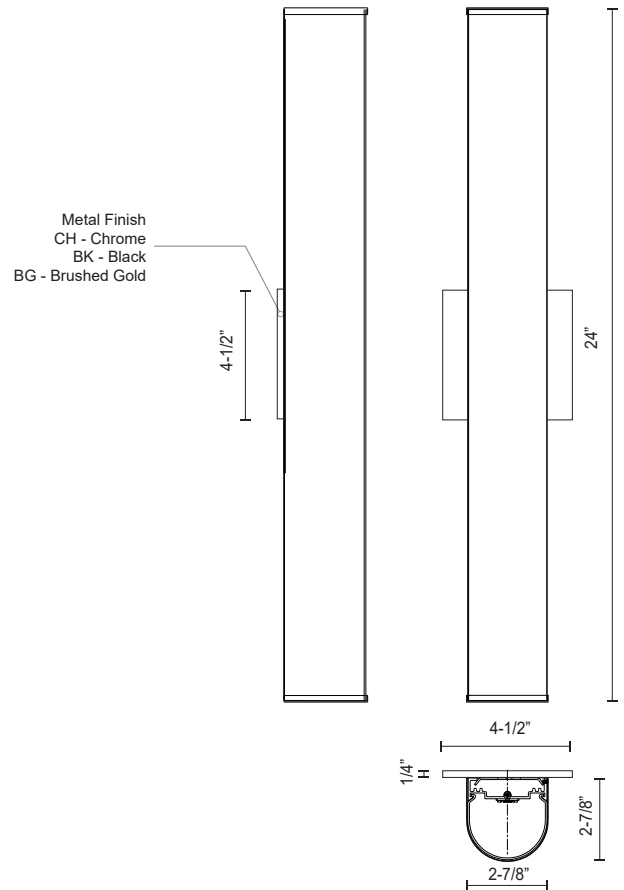

# LONGITUDE VL61224

VANITY

PROJECT

VL61224-BK  
Black

VL61224-BG  
Brushed Gold

VL61224-CH  
Chrome

## SPECIFICATION DETAILS

<b>Fixture Dimensions</b>	W24" x H2-7/8" x E2-7/8"
<b>Light Source</b>	AC LED Module
<b>Wattage</b>	31W
<b>Total Lumens</b>	2400lm
<b>Delivered Lumens</b>	BG-1884lm; BK-1509lm; CH-2024lm;
<b>Voltage</b>	120V
<b>Color Temperature</b>	3000K
<b>CRI (Ra)</b>	90CRI
<b>Optional Color Temps</b>	2700K - 5000K Available, Minimum Order Quantities Apply
<b>LED Rated Life</b>	50,000 hours
<b>Dimming</b>	100% - 10%, ELV Dimmer (Not Included)
<b>Diffuser Details</b>	White Acrylic Diffuser
<b>ADA Compliant</b>	Yes
<b>Location</b>	Damp
<b>Mounting Style</b>	All Orientation; Wall;
<b>CEC Title 24 JA8</b>	Yes, JA8-2022
<b>Energy Star Certified</b>	Energy Star Compliant - BK, CH
<b>Canopy Dimensions</b>	W4-1/2" x H4-1/2" x E1/4"
<b>Paint Finish</b>	BG01; BK01; CH01;

## DESCRIPTION

An extruded rounded diffuser surrounds the LED source of the geometric vanity fixture and gently spreads light. Enclosed at the ends by two thick caps the design is characterized by minimal details and clever features. During installation the lamp assembly may slide on the mounting track to allow for ideal positioning. Adding to the versatile function are the multiple fixture lengths and mounting orientations. Optional installation without backplate for smaller junction boxes.