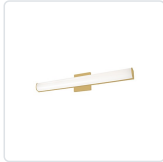

# LONGITUDE VL61224

VANITY

PROJECT

VL61224-BK  
Black

VL61224-BG  
Brushed Gold

VL61224-CH  
Chrome

## SPECIFICATION DETAILS

<b>Fixture Dimensions</b>	W24" x H2-7/8" x E2-7/8"
<b>Light Source</b>	AC LED Module
<b>Wattage</b>	31W
<b>Total Lumens</b>	2400lm
<b>Delivered Lumens</b>	BG-1884lm; BK-1509lm; CH-2024lm;
<b>Voltage</b>	120V
<b>Color Temperature</b>	3000K
<b>CRI (Ra)</b>	90CRI
<b>Optional Color Temps</b>	2700K - 5000K Available, Minimum Order Quantities Apply
<b>LED Rated Life</b>	50,000 hours
<b>Dimming</b>	100% - 10%, ELV Dimmer (Not Included)
<b>Diffuser Details</b>	White Acrylic Diffuser
<b>ADA Compliant</b>	Yes
<b>Location</b>	Damp
<b>Mounting Style</b>	All Orientation; Wall;
<b>CEC Title 24 JA8</b>	Yes, JA8-2022
<b>Energy Star Certified</b>	Energy Star Compliant - BK, CH
<b>Canopy Dimensions</b>	W4-1/2" x H4-1/2" x E1/4"
<b>Paint Finish</b>	BG01; BK01; CH01;

## DESCRIPTION

An extruded rounded diffuser surrounds the LED source of the geometric vanity fixture and gently spreads light. Enclosed at the ends by two thick caps the design is characterized by minimal details and clever features. During installation the lamp assembly may slide on the mounting track to allow for ideal positioning. Adding to the versatile function are the multiple fixture lengths and mounting orientations. Optional installation without backplate for smaller junction boxes.