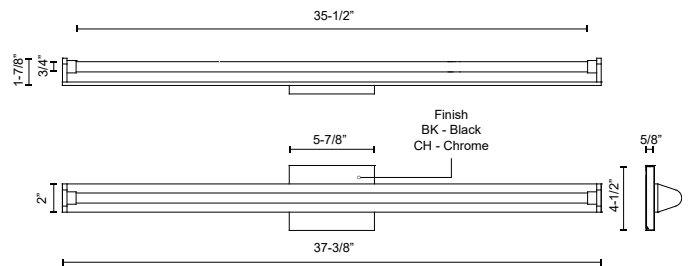

**PLYMOUTH
VL60637**

VANITY

PROJECT

DESCRIPTION

Round Linear lighting element on a rectangular base, frosted PC cover, available in two length, Black and Chrome finishes

VL60637-BK
Black

VL60637-CH
Chrome

SPECIFICATION DETAILS

* For custom options, consult factory for details.

Fixture Dimensions	L37-3/8" x H2" x E2-1/2"
Light Source	AC LED Module
Wattage	16W
Total Lumens	1360lm*
Delivered Lumens	930lm
Voltage	120V
Color Temperature	3000K
CRI (Ra)	90CRI
Optional Color Temps	2700K - 5000K Available, Minimum Order Quantities Apply
LED Rated Life	50,000 hours
Dimming	100% - 10%, ELV Dimmer (Not Included)
Diffuser Details	Frosted PC
Location	Damp
Warranty	5 Years
ADA Compliant	Yes
Canopy Dimensions	W5-7/8"x H4-1/2" x E5/8"