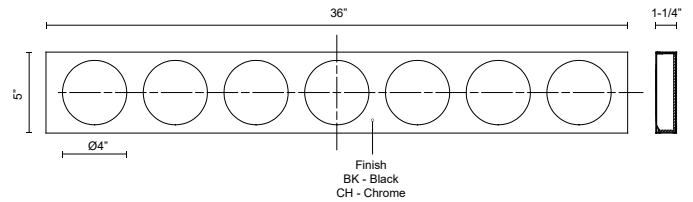

VL60536-BK  
 Black

VL60536-BN  
 Brushed Nickel

VL60536-CH  
 Chrome

**SPECIFICATION DETAILS**

\* For custom options, consult factory for details.

<b>Fixture Dimensions</b>	W36" x H5" x E1-1/4"
<b>Light Source</b>	AC LED Module
<b>Wattage</b>	23W
<b>Total Lumens</b>	1955lm
<b>Delivered Lumens</b>	800lm*
<b>Voltage</b>	120V
<b>Color Temperature</b>	3000K
<b>CRI (Ra)</b>	90CRI
<b>Optional Color Temps</b>	2700K - 5000K Available, Minimum Order Quantities Apply
<b>LED Rated Life</b>	50,000 hours
<b>Dimming</b>	100% - 10%, ELV Dimmer (Not Included)
<b>Diffuser Details</b>	Frosted PC
<b>Location</b>	Damp
<b>Warranty</b>	5 Years
<b>ADA Compliant</b>	Yes