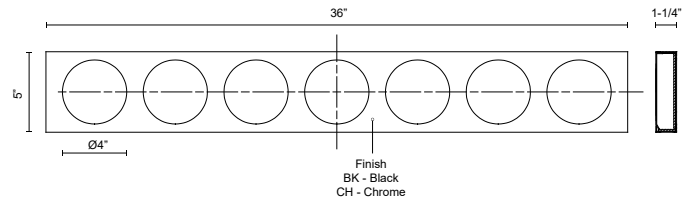

LAUREL VL60536

VANITY

PROJECT

DESCRIPTION

Flattened to be sleeker and lighter, the Laurel Collection is reminiscent of Broadway lights. This collection maintains its decorative value while emitting ample light for your vanity needs.

SPECIFICATION DETAILS

Fixture Dimensions	W36" x H5" x E1-1/4"
Light Source	AC LED Module
Wattage	46W
Total Lumens	3600lm
Delivered Lumens	710lm
Voltage	120V
Color Temperature	3000K
CRI (Ra)	90CRI
Optional Color Temps	2700K - 5000K Available, Minimum Order Quantities Apply
LED Rated Life	50,000 hours
Dimming	100% - 10%, ELV Dimmer (Not Included)
Diffuser Details	Frosted PC Diffuser
ADA Compliant	Yes
Location	Damp
Illumination Direction	Front and Downlight
Mounting Style	All Orientation; Wall;
Paint Finish	BK02; BN01; CH01;

* For custom options, consult factory for details.

* For warranty information, please visit www.kuzcolighting.com/warranty

KUZCO

CANADA: 19054 28TH AVENUE - SURREY, BC V3Z 6M3
USA: 3035 E. LONE MOUNTAIN ROAD - LAS VEGAS, NV 89081

WWW.KUZCOLIGHTING.COM

© 2021 KUZCO LIGHTING. ALL RIGHTS RESERVED.

COMMENT