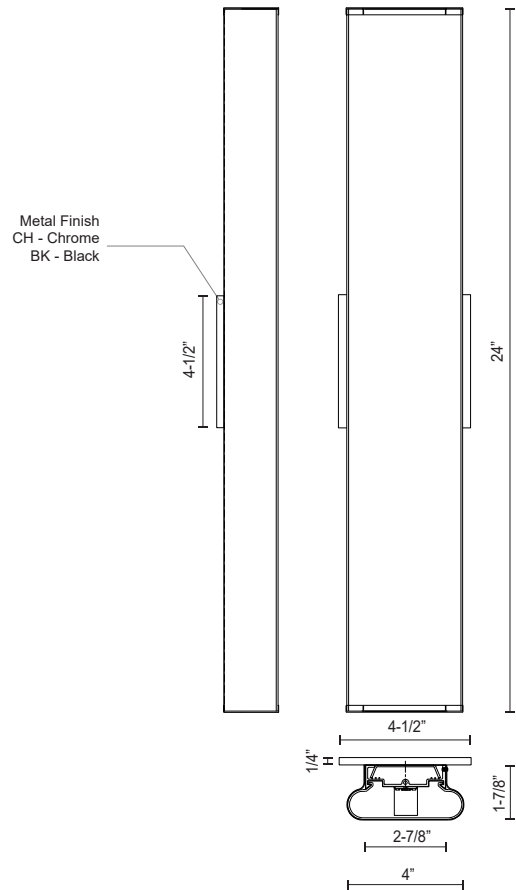

FERGUSON VL60224

VANITY

PROJECT

VL60224-BK
Black

VL60224-CH
Chrome

SPECIFICATION DETAILS

Fixture Dimensions	W24" x H4" x E1-7/8"
Light Source	AC LED Module
Wattage	31W
Total Lumens	2400lm
Delivered Lumens	BK-1553lm; CH-1609lm;
Voltage	120V
Color Temperature	3000K
CRI (Ra)	90CRI
Optional Color Temps	2700K - 5000K Available, Minimum Order Quantities Apply
LED Rated Life	50,000 hours
Dimming	100% - 10%, ELV Dimmer (Not Included)
Diffuser Details	White Acrylic Diffuser
ADA Compliant	Yes
Location	Damp
Mounting Style	All Orientation; Wall;
CEC Title 24 JA8	Yes, JA8-2022
Energy Star Certified	Energy Star Compliant
Canopy Dimensions	W4-1/2" x H4-1/2" x E1/4"
Paint Finish	BK01; CH01;

* For custom options, consult factory for details.

* For warranty information, please visit www.kuzcolighting.com/warranty

DESCRIPTION

An extruded oblong diffuser surrounds the LED source of the geometric vanity fixture and gently spreads light. Enclosed at the ends by two thick caps the design is characterized by minimal details and clever features. During installation the lamp assembly may slide on the mounting track to allow for ideal positioning. Adding to the versatile function are the multiple fixture lengths and mounting orientations. Optional installation without backplate for smaller junction boxes.