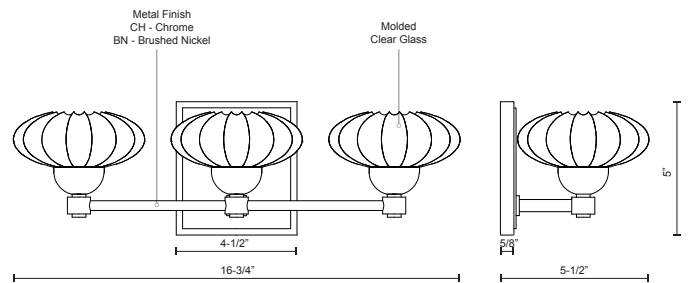

LANTERN
VL56517
VANITY

PROJECT

DESCRIPTION

Translate our glass-mixtures to highlight your bathroom or mirror space with a variety of vanity options. Illuminate down or up depending on your space. Available in brushed nickel and chrome finishes.

VL56517-BN
Brushed Nickel

VL56517-CH
Chrome

SPECIFICATION DETAILS

* For custom options, consult factory for details.

Fixture Dimensions	W16-3/4" x H5" x E5-1/2"
Light Source	LED
Wattage	15W
Total Lumens	1200lm
Delivered Lumens	CH-663lm
Voltage	120V
Color Temperature	3000K
CRI (Ra)	>90
Optional Color Temps	2700K - 5000K Available, Minimum Order Quantities Apply
LED Rated Life	50,000 hours
Dimming	100% - 10%, ELV Dimmer (Not Included)
Glass Details	Cast Clear Glass
Location	Damp
Warranty	5 Years
Canopy Dimensions	W4-1/2" x H5" x E5/8"