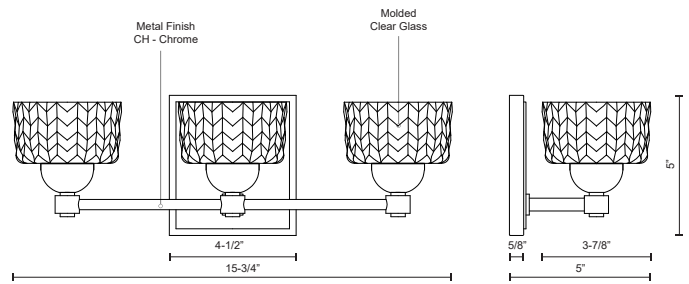

MALT VL56416

VANITY

PROJECT

SPECIFICATION DETAILS

Fixture Dimensions	W15-3/4" x H5" x E5"
Light Source	LED
Wattage	12W
Total Lumens	900lm
Delivered Lumens	CH-744lm
Voltage	120V
Color Temperature	3000K
CRI (Ra)	90CRI
Optional Color Temps	2700K - 5000K Available, Minimum Order Quantities Apply
LED Rated Life	50,000 hours
Dimming	100% - 10%, ELV Dimmer (Not Included)
Glass Details	Cast Clear Glass
Location	Damp
Canopy Dimensions	W4-1/2" x H5" x E5/8"

* For custom options, consult factory for details.

* For warranty information, please visit www.kuzcolighting.com/warranty

DESCRIPTION

Translate our glass-mixtures to highlight your bathroom or mirror space with a variety of vanity options. Illuminate down or up depending on your space. Available in chrome finish.

KUZCO

19054 28TH AVENUE
SURREY - BC V3Z 6M3
CANADA

WWW.KUZCOLIGHTING.COM

© 2017 KUZCO LIGHTING. ALL RIGHTS RESERVED.

COMMENT