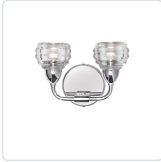

ANNAPOLIS VL54510

VANITY

PROJECT

VL54510-VB
Vintage Brass

VL54510-CH
Chrome

SPECIFICATION DETAILS

Fixture Dimensions	W9-3/4" x H7" x E4-5/8"
Light Source	AC LED Module
Wattage	10W
Total Lumens	800lm
Delivered Lumens	CH-473lm
Voltage	120V
Color Temperature	3000K
CRI (Ra)	90CRI
Optional Color Temps	2700K - 5000K Available, Minimum Order Quantities Apply
LED Rated Life	50,000 hours
Dimming	100% - 10%, ELV Dimmer (Not Included)
Glass Details	Clear Molded Glass
Location	Damp
Mounting Style	All Orientation; Wall;
Canopy Dimensions	D4-1/2" x E3/4"

* For custom options, consult factory for details.

* For warranty information, please visit www.kuzcolighting.com/warranty

DESCRIPTION

Classic but modern LED two light vanity, spaced across a sleekly designed horizontal curved rods are elegant cannikins which omit the light beautifully through billowing heavy gauged die-cast clear glass. Polished chrome or vintage brass details and is equipped with our powerful 120V AC LED technology. Can be mounted upward or downward and similar styled pendants and walls sconces available. See series for full family details.