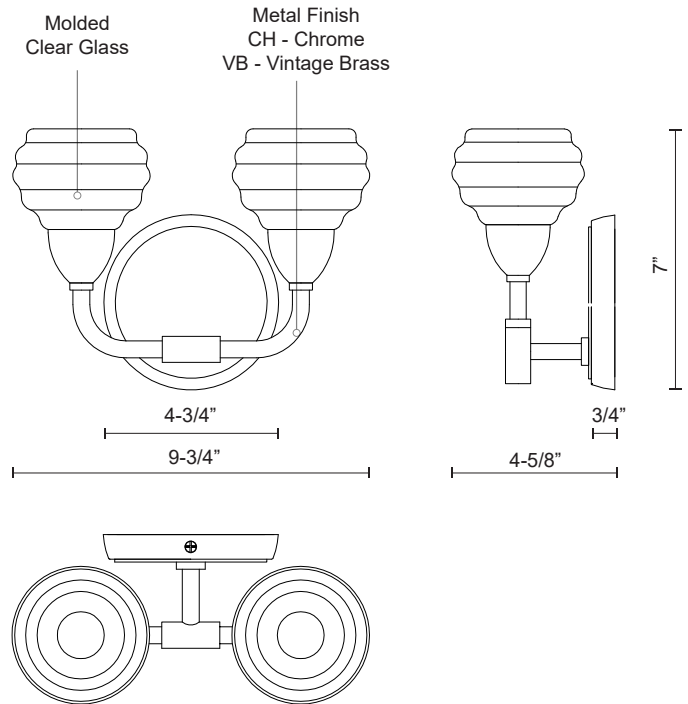

ANNAPOLIS VL54510

VANITY

PROJECT

VL54510-VB
Vintage Brass

VL54510-CH
Chrome

SPECIFICATION DETAILS

Fixture Dimensions	W9-3/4" x H7" x E4-5/8"
Light Source	AC LED Module
Wattage	10W
Total Lumens	800lm
Delivered Lumens	CH-473lm
Voltage	120V
Color Temperature	3000K
CRI (Ra)	90CRI
Optional Color Temps	2700K - 5000K Available, Minimum Order Quantities Apply
LED Rated Life	50,000 hours
Dimming	100% - 10%, ELV Dimmer (Not Included)
Glass Details	Clear Molded Glass
Location	Damp
Mounting Style	All Orientation; Wall;
Canopy Dimensions	D4-1/2" x E3/4"

* For custom options, consult factory for details.

* For warranty information, please visit www.kuzcolighting.com/warranty

DESCRIPTION

Classic but modern LED two light vanity, spaced across a sleekly designed horizontal curved rods are elegant cannikins which omit the light beautifully through billowing heavy gauged die-cast clear glass. Polished chrome or vintage brass details and is equipped with our powerful 120V AC LED technology. Can be mounted upward or downward and similar styled pendants and walls sconces available. See series for full family details.