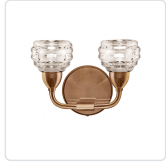

ANNAPOLIS VL54510

VANITY

PROJECT

VL54510-VB
Vintage Brass

VL54510-CH
Chrome

SPECIFICATION DETAILS

Fixture Dimensions	W9-3/4" x H7" x E4-5/8"
Light Source	AC LED Module
Wattage	10W
Total Lumens	800lm
Delivered Lumens	CH-473lm
Voltage	120V
Color Temperature	3000K
CRI (Ra)	90CRI
Optional Color Temps	2700K - 5000K Available, Minimum Order Quantities Apply
LED Rated Life	50,000 hours
Dimming	100% - 10%, ELV Dimmer (Not Included)
Glass Details	Clear Molded Glass
Location	Damp
Mounting Style	All Orientation; Wall;
Canopy Dimensions	D4-1/2" x E3/4"

* For custom options, consult factory for details.

* For warranty information, please visit www.kuzcolighting.com/warranty

DESCRIPTION

Classic but modern LED two light vanity, spaced across a sleekly designed horizontal curved rods are elegant cannikins which omit the light beautifully through billowing heavy gauged die-cast clear glass. Polished chrome or vintage brass details and is equipped with our powerful 120V AC LED technology. Can be mounted upward or downward and similar styled pendants and walls sconces available. See series for full family details.