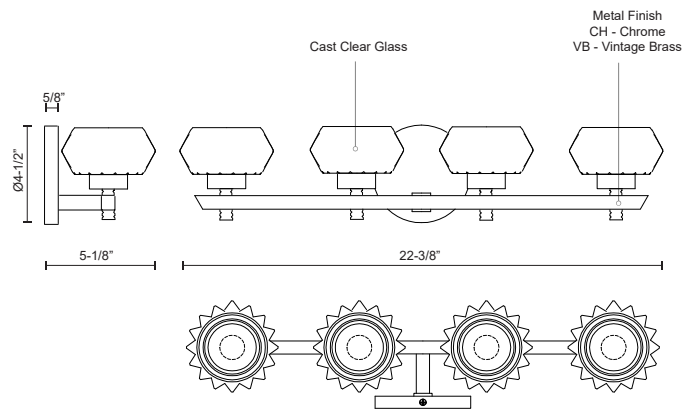

## DESCRIPTION

Beautiful LED four light vanity with elegant vintage crystal cut clear glass and polished chrome metal details. When lit the light sparkles throughout the whole fixture and leaves a decorative pattern against the wall and into the surrounding area. Equipped with our powerful 120V AC LED technology. Can be mounted upward or downward.

## SPECIFICATION DETAILS

\* For custom options, consult factory for details.

<b>Fixture Dimensions</b>	W22-3/8" x H4-1/2" x E5-1/8"
<b>Light Source</b>	LED
<b>Wattage</b>	20W
<b>Total Lumens</b>	1600lm
<b>Delivered Lumens</b>	CH-1034lm
<b>Voltage</b>	120V
<b>Color Temperature</b>	3000K
<b>CRI (Ra)</b>	>90
<b>Optional Color Temps</b>	2700K - 5000K Available, Minimum Order Quantities Apply
<b>LED Rated Life</b>	50,000 hours
<b>Dimming</b>	100% - 10%, ELV Dimmer (Not Included)
<b>Glass Details</b>	Cast Clear Glass
<b>Location</b>	Damp
<b>Warranty</b>	5 Years
<b>Canopy Dimensions</b>	D4-1/2" x E5/8"