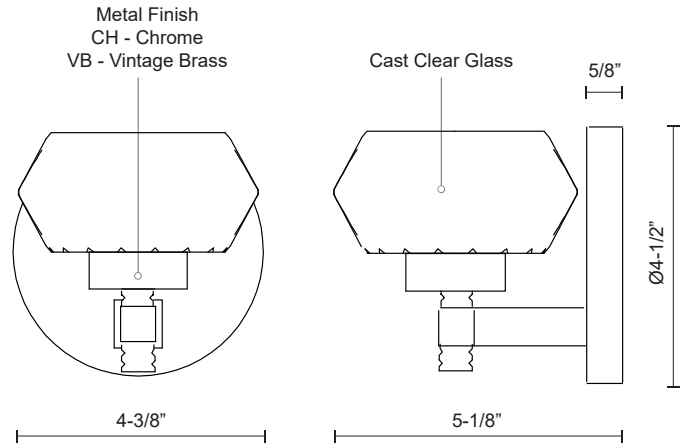

**BASIN
VL54204
VANITY**

PROJECT

VL54204-CH
Chrome

VL54204-VB
Vintage Brass

SPECIFICATION DETAILS

* For custom options, consult factory for details.

Fixture Dimensions	W4-3/8" x H4-1/2" x E5-1/8"
Light Source	LED
Wattage	5W
Total Lumens	400lm
Delivered Lumens	CH-238lm
Voltage	120V
Color Temperature	3000K
CRI (Ra)	>90
Optional Color Temps	2700K - 5000K Available, Minimum Order Quantities Apply
LED Rated Life	50,000 hours
Dimming	100% - 10%, ELV Dimmer (Not Included)
Glass Details	Cast Clear Glass
Location	Damp
Warranty	5 Years
Canopy Dimensions	D4-1/2" x E5/8"

DESCRIPTION

Beautiful LED single light vanity with elegant vintage crystal cut clear glass and polished chrome metal details. When lit the light sparkles throughout the whole fixture and leaves a decorative pattern against the wall and into the surrounding area. Equipped with our powerful 120V AC LED technology. Can be mounted upward or downward.