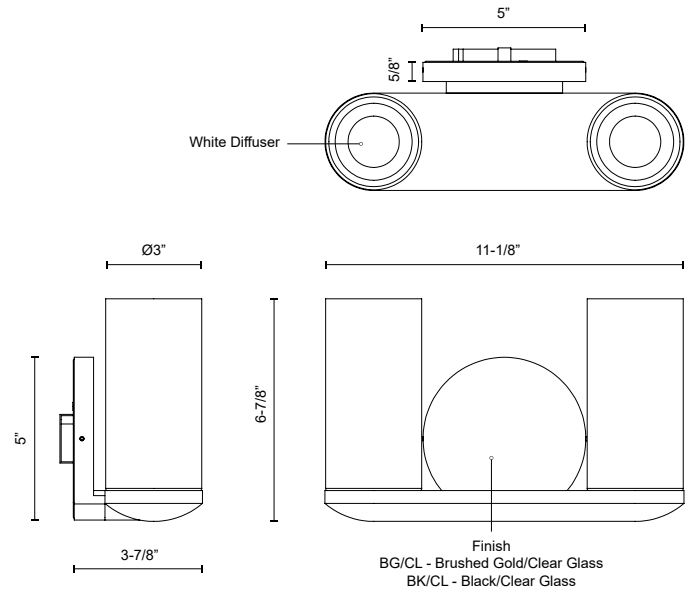

BIRCH VL53511

WALL

PROJECT

SPECIFICATION DETAILS

Fixture Dimensions	W11-1/8" x H6-7/8" x E3-7/8"
Light Source	DC LED WITH DRIVER
Wattage	21W
Total Lumens	1785lm
Delivered Lumens	1395lm*
Voltage	120V
Color Temperature	3000K
CRI (Ra)	90CRI
Optional Color Temps	2700K - 5000K Available, Minimum Order Quantities Apply
LED Rated Life	50,000 hours
Dimming	100% - 10%, TRIAC or ELV Dimmer (Not Included)
Diffuser Details	White Diffuser (interior)
Glass Details	Clear Glass (exterior)
ADA Compliant	Yes
Location	Damp
Illumination Direction	Up or Down
Mounting Style	Up or Down
CEC Title 24 JA8	Yes, JA8-2022
Canopy Dimensions	W5" x H5" x E5/8"
Paint Finish	BG02; BK02;

* For custom options, consult factory for details.

* For warranty information, please visit www.kuzcolighting.com/warranty

DESCRIPTION

If warm candlelight is what you're after, look no further than the Birch Collection. Clear glass cylinders with frosted glass diffusers give the distinguished look of soft, lit candles for a clean, romantic feel that plays well in various spaces. Available in Brushed Gold or Powder-Coated Black

KUZCO

CANADA: 19054 28TH AVENUE - SURREY, BC V3Z 6M3

USA: 3035 E. LONE MOUNTAIN ROAD - LAS VEGAS, NV 89081

WWW.KUZCOLIGHTING.COM

© 2023 KUZCO LIGHTING. ALL RIGHTS RESERVED.

COMMENT