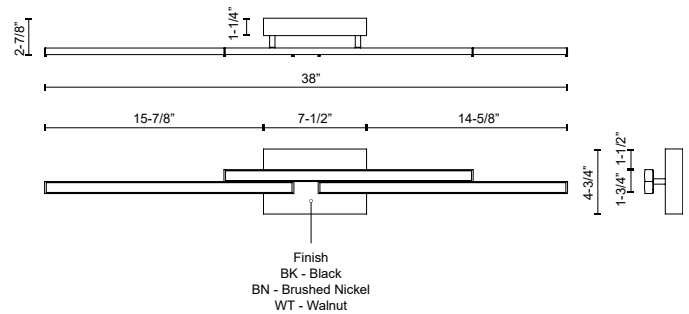

ANELLO MINOR VL52738

VANITY

PROJECT

DESCRIPTION

Two layers of straight metal bands combine to form an asymmetric architectural appearance. The offset illuminated components create a dynamic lamp that changes visually depending on your viewpoint.

SPECIFICATION DETAILS

Fixture Dimensions	W38" x H1-3/4" x E2-7/8"
Light Source	LED with DC Driver
Wattage	29W
Total Lumens	2380lm
Delivered Lumens	BK-1056lm; BN-1235lm; WT-993lm;
Voltage	120V
Color Temperature	3000K
CRI (Ra)	90CRI
Optional Color Temps	2700K - 5000K Available, Minimum Order Quantities Apply
LED Rated Life	50,000 hours
Dimming	100% - 10%, TRIAC Dimmer (Not Included)
Diffuser Details	Frosted acrylic diffuser
ADA Compliant	Yes
Location	Damp
Illumination Direction	Fontlight Illumination
Mounting Style	All Orientation; Wall;
CEC Title 24 JA8	Yes, JA8-2022
Canopy Dimensions	W7-1/2" x H4-3/4" x E1-1/4"
Paint Finish	BK02; BN01; WT01;

* For custom options, consult factory for details.

* For warranty information, please visit www.kuzcolighting.com/warranty

KUZCO

CANADA: 19054 28TH AVENUE - SURREY, BC V3Z 6M3

USA: 3035 E. LONE MOUNTAIN ROAD - LAS VEGAS, NV 89081

WWW.KUZCOLIGHTING.COM

© 2021 KUZCO LIGHTING. ALL RIGHTS RESERVED.

COMMENT