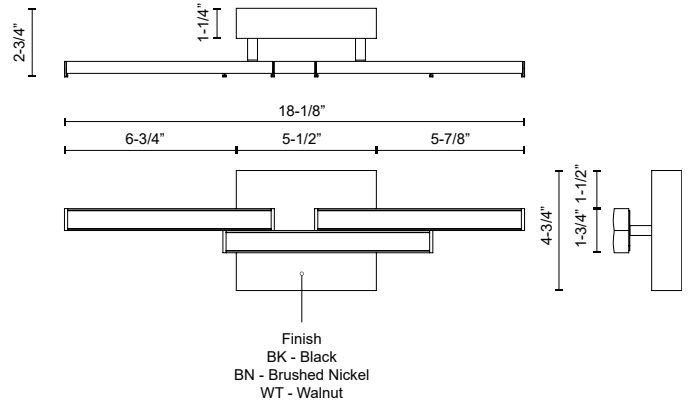

ANELLO MINOR VL52718

VANITY

PROJECT

DESCRIPTION

Two layers of straight metal bands combine to form an asymmetric architectural appearance. The offset illuminated components create a dynamic lamp that changes visually depending on your viewpoint.

SPECIFICATION DETAILS

Fixture Dimensions	W18-1/8" x H1-3/4" x E2-3/4"
Light Source	LED with DC Driver
Wattage	13W
Total Lumens	1190lm
Delivered Lumens	BK-515lm; BN-602lm; WT-484lm;
Voltage	120V
Color Temperature	3000K
CRI (Ra)	90CRI
Optional Color Temps	2700K - 5000K Available, Minimum Order Quantities Apply
LED Rated Life	50,000 hours
Dimming	100% - 10%, TRIAC Dimmer (Not Included)
Diffuser Details	Frosted acrylic diffuser
ADA Compliant	Yes
Location	Damp
Illumination Direction	Fontlight Illumination
Mounting Style	All Orientation; Wall;
CEC Title 24 JA8	Yes, JA8-2022
Canopy Dimensions	W5-1/2" x H4-3/4" x E1-1/4"
Paint Finish	BK02; BN01; WT01;

* For custom options, consult factory for details.

* For warranty information, please visit www.kuzcolighting.com/warranty

KUZCO

CANADA: 19054 28TH AVENUE - SURREY, BC V3Z 6M3

USA: 3035 E. LONE MOUNTAIN ROAD - LAS VEGAS, NV 89081

WWW.KUZCOLIGHTING.COM

© 2021 KUZCO LIGHTING. ALL RIGHTS RESERVED.

COMMENT