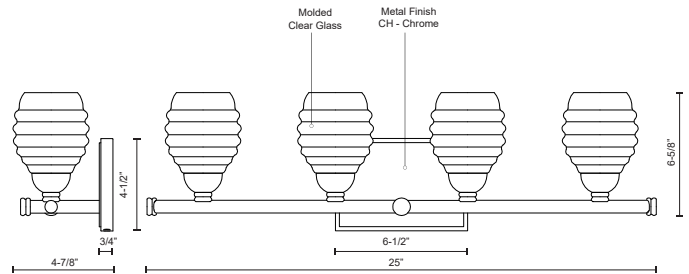

CITADEL VL52125

VANITY

PROJECT

VL52125-CH
Chrome

SPECIFICATION DETAILS

Fixture Dimensions	W25" x H6-5/8" x E4-7/8"
Light Source	AC LED Module
Wattage	20W
Total Lumens	1600lm
Delivered Lumens	CH-880lm
Voltage	120V
Color Temperature	3000K
CRI (Ra)	90CRI
Optional Color Temps	2700K - 5000K Available, Minimum Order Quantities Apply
LED Rated Life	50,000 hours
Dimming	100% - 10%, ELV Dimmer (Not Included)
Location	Damp
Mounting Style	All Orientation; Wall;
Canopy Dimensions	W6-1/2" x H4-1/2" x E3/4"

* For custom options, consult factory for details.

* For warranty information, please visit www.kuzcolighting.com/warranty

DESCRIPTION

Vintage but modern LED four light vanity, spaced across an architecturally designed horizontal cylinder are elegant cannikins which omit the light beautifully through billowing heavy gauged die-cast clear glass. Polished chrome or vintage brass details and is equipped with our powerful 120V AC LED technology. Can be mounted upward or downward and similar styled chandelier, pendants and walls sconces available. See series for full family details.