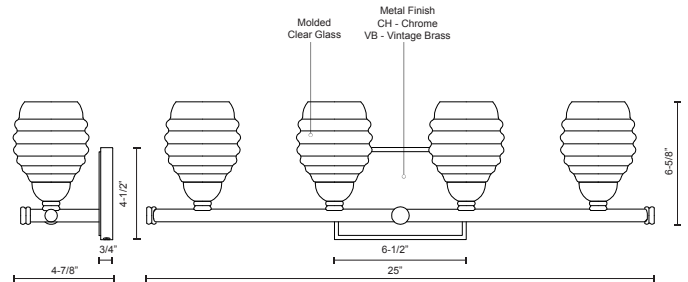

CITADEL VL52125

VANITY

PROJECT

DESCRIPTION

Vintage but modern LED four light vanity, spaced across an architecturally designed horizontal cylinder are elegant cannikins which omit the light beautifully through billowing heavy gauged die-cast clear glass. Polished chrome details and is equipped with our powerful 120V AC LED technology. Can be mounted upward or downward and similar styled chandelier, pendants and walls sconces available. See series for full family details.

VL52125-CH
Chrome

VL52125-VB
Vintage Brass

SPECIFICATION DETAILS

* For custom options, consult factory for details.

Fixture Dimensions	W25" x H6-5/8" x E4-7/8"
Light Source	LED
Wattage	20W
Total Lumens	1600lm
Delivered Lumens	CH-880lm
Voltage	120V
Color Temperature	3000K
CRI (Ra)	>90
Optional Color Temps	2700K - 5000K Available, Minimum Order Quantities Apply
LED Rated Life	50,000 hours
Dimming	100% - 10%, ELV Dimmer (Not Included)
Location	Damp
Warranty	5 Years
Canopy Dimensions	W6-1/2" x H4-1/2" x E3/4"