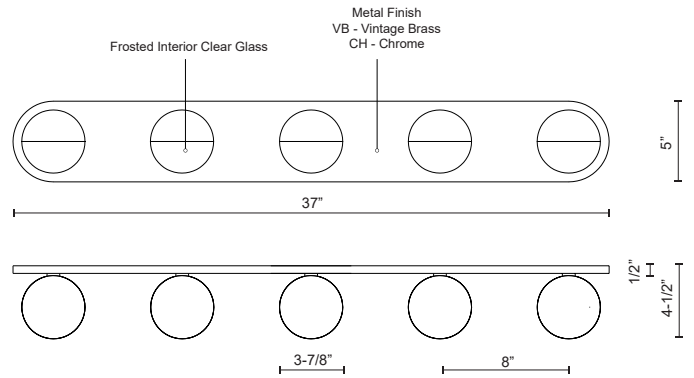

PLUTO
VL47337
VANITY

PROJECT

DESCRIPTION

A timeless spherical geometry is inherent to the Pluto pendant. A split line at the globe equator separates complementary plated LED housing from translucent acrylic diffuser. The multiple color options make the fixture a perfect furnishing accent or, in multiples, a focal point.

VL47337-CH
Chrome

VL47337-VB
Vintage Brass

SPECIFICATION DETAILS

* For custom options, consult factory for details.

Fixture Dimensions	W37" x H5" x E4-1/2"
Light Source	AC LED Module
Total Lumens	2000lm
Wattage	27W
Delivered Lumens	CH-1350lm; VB-1305lm;
Voltage	120V
Color Temperature	3000K
CRI (Ra)	90CRI
Optional Color Temps	2700K - 5000K Available, Minimum Order Quantities Apply
LED Rated Life	50,000 hours
Dimming	100% - 10%, ELV Dimmer (Not Included)
Glass Details	Frosted Interior Clear Glass
Location	Damp
Warranty	5 Years
Mounting Style	All Orientation; Wall;
Canopy Dimensions	W37" x H5" x E1/2"