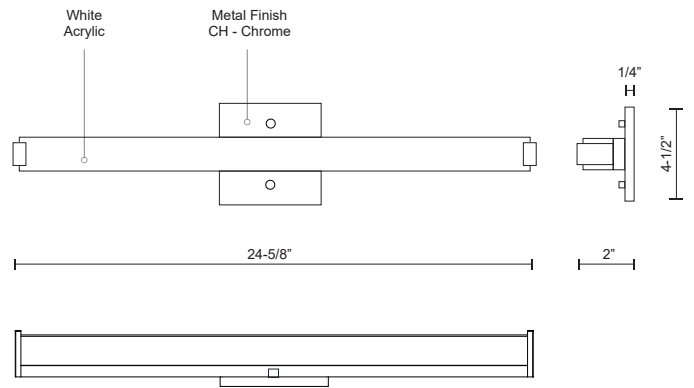

**LATITUDE-SLIM
VL4725-CH**
VANITY

PROJECT

DESCRIPTION

Simplistic Modern LED with rectangular shaped white acrylic finished with chrome end caps and matching canopy. Equipped with our powerful 120V AC LED technology, and may be mounted horizontally or vertically. Available in three different sizes and four different design styles.

SPECIFICATION DETAILS

* For custom options, consult factory for details.

Fixture Dimensions	W24-5/8" x H4-1/2" x E2"
Light Source	LED
Wattage	29W
Total Lumens	2400lm
Delivered Lumens	CH-1502lm
Voltage	120V
Color Temperature	3000K
CRI (Ra)	90CRI
Optional Color Temps	2700K - 5000K Available, Minimum Order Quantities Apply
LED Rated Life	50,000 hours
Dimming	100% - 10%, ELV Dimmer (Not Included)
Diffuser Details	White Acrylic Diffuser
ADA Compliant	Yes
Location	Damp
Compliance	ADA
Warranty	5 Years
Canopy Dimensions	W4-1/2" x H4-1/2" x E1/4"
Finish Option(s)	Chrome