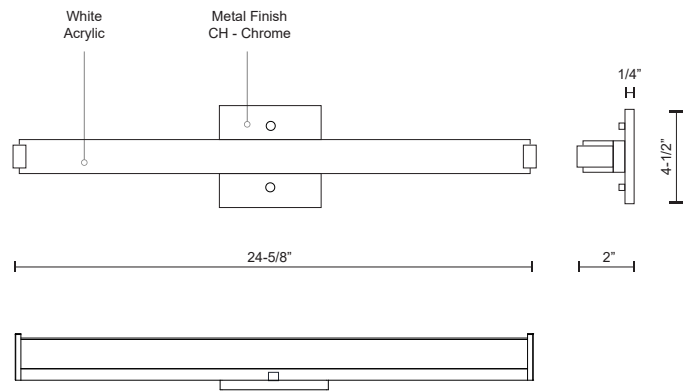

LATITUDE-SLIM VL4725

VANITY

PROJECT

DESCRIPTION

Simplistic Modern LED with rectangular shaped white acrylic finished with chrome end caps and matching canopy. Equipped with our powerful 120V AC LED technology, and may be mounted horizontally or vertically. Available in three different sizes and four different design styles.

SPECIFICATION DETAILS

Fixture Dimensions	W24-5/8" x H4-1/2" x E2"
Light Source	LED
Wattage	31W
Total Lumens	2400lm
Delivered Lumens	CH-1502lm
Voltage	120V
Color Temperature	3000K
CRI (Ra)	90CRI
Optional Color Temps	2700K - 5000K Available, Minimum Order Quantities Apply
LED Rated Life	50,000 hours
Dimming	100% - 10%, ELV Dimmer (Not Included)
Diffuser Details	White Acrylic Diffuser
ADA Compliant	Yes
Location	Damp
Canopy Dimensions	W4-1/2" x H4-1/2" x E1/4"
Paint Finish	CH01
Finish Option(s)	Chrome

* For custom options, consult factory for details.

* For warranty information, please visit www.kuzcolighting.com/warranty

KUZCO

CANADA: 19054 28TH AVENUE - SURREY, BC V3Z 6M3

USA: 3035 E. LONE MOUNTAIN ROAD - LAS VEGAS, NV 89081

WWW.KUZCOLIGHTING.COM

© 2016 KUZCO LIGHTING. ALL RIGHTS RESERVED.

COMMENT