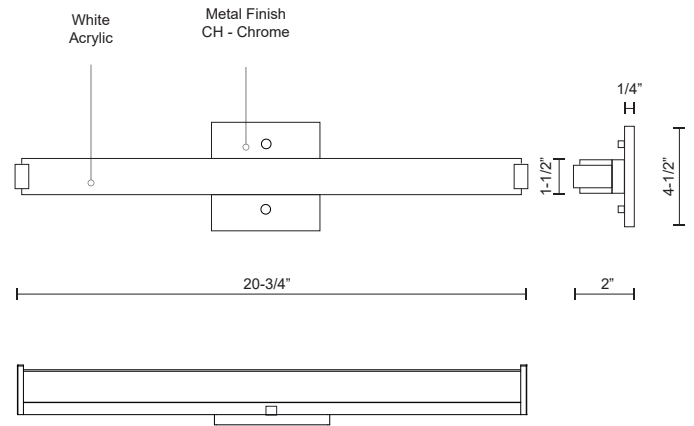

LATITUDE-SLIM VL4721

VANITY

PROJECT

DESCRIPTION

Simplistic Modern LED with rectangular shaped white acrylic finished with chrome end caps and matching canopy. Equipped with our powerful 120V AC LED technology, and may be mounted horizontally or vertically. Available in three different sizes and four different design styles.

SPECIFICATION DETAILS

Fixture Dimensions	W20-3/4" x H4-1/2" x E2"
Light Source	AC LED Module
Wattage	21W
Total Lumens	1600lm
Delivered Lumens	CH-1195lm
Voltage	120V
Color Temperature	3000K
CRI (Ra)	90CRI
Optional Color Temps	2700K - 5000K Available, Minimum Order Quantities Apply
LED Rated Life	50,000 hours
Dimming	100% - 10%, ELV Dimmer (Not Included)
Diffuser Details	White Acrylic Diffuser
ADA Compliant	Yes
Location	Damp
Mounting Style	All Orientation; Wall;
Canopy Dimensions	W4-1/2" x H4-1/2" x E1/4"
Paint Finish	CH01
Finish Option(s)	Chrome

* For custom options, consult factory for details.

* For warranty information, please visit www.kuzcolighting.com/warranty

KUZCO

CANADA: 19054 28TH AVENUE - SURREY, BC V3Z 6M3

USA: 3035 E. LONE MOUNTAIN ROAD - LAS VEGAS, NV 89081

WWW.KUZCOLIGHTING.COM

© 2016 KUZCO LIGHTING. ALL RIGHTS RESERVED.

COMMENT