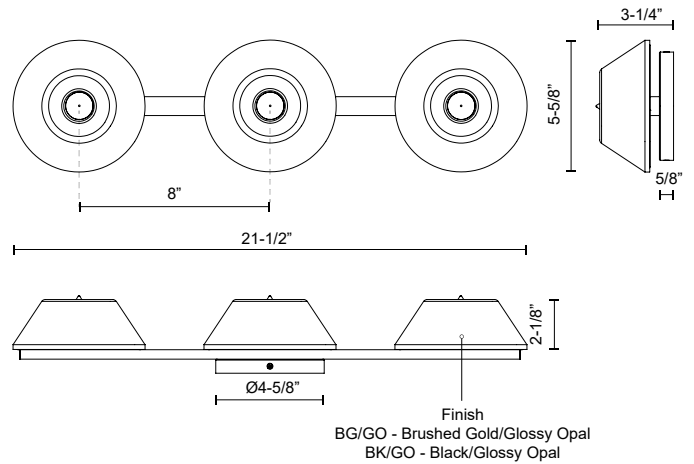

HOLT VL45721

WALL

PROJECT

SPECIFICATION DETAILS

Fixture Dimensions	W21-1/2" x H5-5/8" x E3-1/4"
Light Source	AC LED Module
Wattage	26W
Total Lumens	2040lm
Delivered Lumens	BG-797lm; BK-639lm;
Voltage	120V
Color Temperature	3000K
CRI (Ra)	90CRI
Optional Color Temps	2700K - 5000K Available, Minimum Order Quantities Apply
LED Rated Life	50,000 hours
Dimming	100% - 10%, ELV Dimmer (Not Included)
Glass Details	Glossy Opal Glass
ADA Compliant	Yes
Location	Damp
Illumination Direction	Front
Mounting Style	All Orientation
CEC Title 24 JA8	Yes, JA8-2022
Canopy Dimensions	D4-5/8" x E5/8"
Paint Finish	BG01; BK01;

* For custom options, consult factory for details.

* For warranty information, please visit www.kuzcolighting.com/warranty

DESCRIPTION

The dramatic spiked pyramid detail of the Holt Collection gives it an edgy sophistication that isn't found in other vanity-style lighting options. Each circular opal glass diffuser is topped with brushed gold or black pyramids that draw your eyes to the center of the fixture. Whether you're looking for a unique style or an alternative edge, the Holt family is the direction to go.

KUZCO

CANADA: 19054 28TH AVENUE - SURREY, BC V3Z 6M3

USA: 3035 E. LONE MOUNTAIN ROAD - LAS VEGAS, NV 89081

WWW.KUZCOLIGHTING.COM

© 2023 KUZCO LIGHTING. ALL RIGHTS RESERVED.

COMMENT