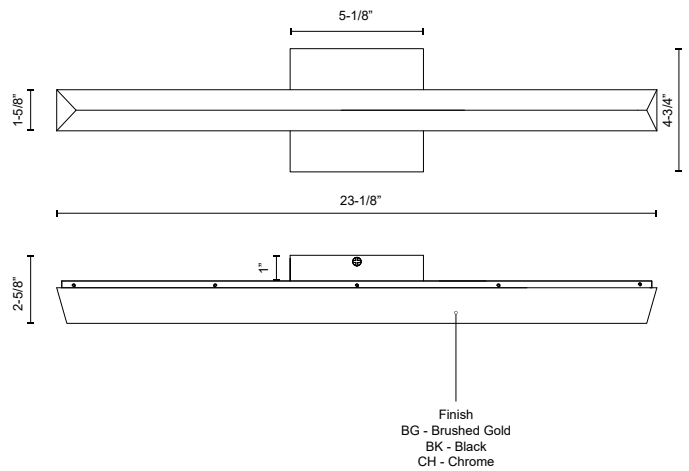

SAPHIR VL27523

WALL

PROJECT

SPECIFICATION DETAILS

Fixture Dimensions	W23-1/8" x H4-3/4" x E2-5/8"
Light Source	LED with DC Driver
Wattage	22W
Total Lumens	2310lm
Delivered Lumens	BG-1986lm; BK-1963lm; CH-1993lm;
Voltage	120V
Color Temperature	3000K
CRI (Ra)	90CRI
Optional Color Temps	2700K - 5000K Available, Minimum Order Quantities Apply
LED Rated Life	50,000 hours
Dimming	100% - 10%, TRIAC or ELV Dimmer (Not Included)
Diffuser Details	Clear exterior Frosted Interior Acrylic
ADA Compliant	Yes
Location	Damp
Illumination Direction	Front
Mounting Style	All Orientation
Canopy Dimensions	W5-1/8" x H4-3/4" x E1"
CEC Title 24 JA8	Yes, JA8-2022
Paint Finish	BG01; BK02; CH01;

* For custom options, consult factory for details.

* For warranty information, please visit www.kuzcolighting.com/warranty

DESCRIPTION

Invite warmth into your space with our Saphir Collection. This modern vanity light adds depth and style with its great triangular ribbed diffuser and horizontal or vertical hanging options. With three finishes to choose from, this piece is a spectacular option for any decor style

KUZCO

CANADA: 19054 28TH AVENUE - SURREY, BC V3Z 6M3
USA: 3035 E. LONE MOUNTAIN ROAD - LAS VEGAS, NV 89081

WWW.KUZCOLIGHTING.COM

© 2023 KUZCO LIGHTING. ALL RIGHTS RESERVED.

COMMENT