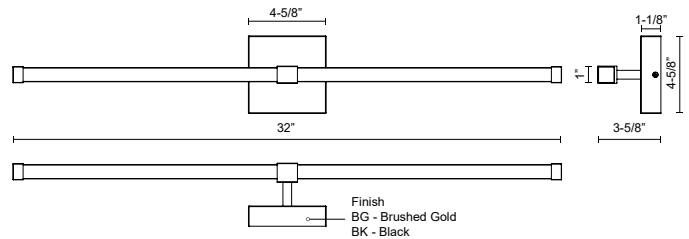

SPECIFICATION DETAILS

Fixture Dimensions	W32" x H1" x E3-5/8"
Light Source	LED with DC Driver
Wattage	15W
Total Lumens	1350lm
Delivered Lumens	BG-1087lm; BK-1073lm;
Voltage	120V
Color Temperature	3000K
CRI (Ra)	90CRI
Optional Color Temps	2700K - 5000K Available, Minimum Order Quantities Apply
LED Rated Life	50,000 hours
Dimming	100% - 10%, TRIAC or ELV Dimmer (Not Included)
Diffuser Details	Clear Acrylic Exterior/White Silicone Interior
ADA Compliant	Yes
Location	Damp
Illumination Direction	Up/Down
Mounting Style	All Orientation
CEC Title 24 JA8	Yes, JA8-2022
Canopy Dimensions	W4-5/8" x H4-5/8" x E1-1/8"
Paint Finish	BG01; BK02;