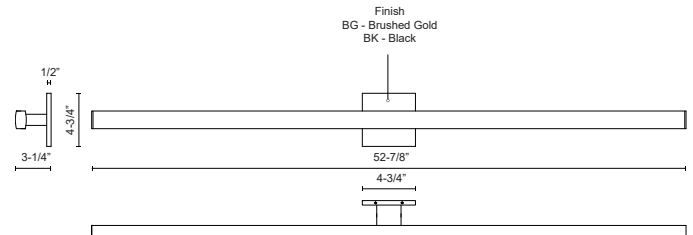

KUZCO

CANADA: 19054 28TH AVENUE - SURREY, BC V3Z 6M3
USA: 3035 E. LONE MOUNTAIN ROAD - LAS VEGAS, NV 89081

WWW.KUZCOLIGHTING.COM

© 2024 KUZCO LIGHTING. ALL RIGHTS RESERVED.

COMMENT