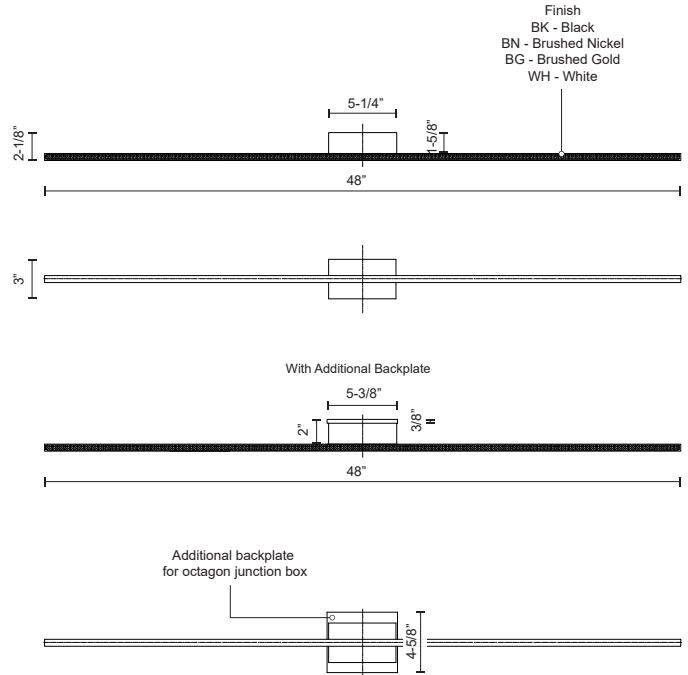

## DESCRIPTION

Following the success of the Vega family is the next evolution of the line, Vega Minor. The diminutive square linear profile envelops and radiates a soft uniform light in a diverse spectrum of lengths and unique configurations. Refined details with crafted finishes augment the reductive silhouette of the expanded collection.

## SPECIFICATION DETAILS

\* For custom options, consult factory for details.

<b>Fixture Dimensions</b>	W48" x H3" x E2-1/8"
<b>Light Source</b>	LED with DC Driver
<b>Wattage</b>	44W
<b>Total Lumens</b>	3690lm
<b>Delivered Lumens</b>	BK-1268lm; BN-2132lm; WH-2524lm;
<b>Voltage</b>	120V
<b>Color Temperature</b>	3000K
<b>CRI (Ra)</b>	90CRI
<b>Optional Color Temps</b>	2700K - 5000K Available, Minimum Order Quantities Apply
<b>LED Rated Life</b>	50,000 hours
<b>Dimming</b>	100% - 10%, TRIAC or ELV Dimmer (Not Included)
<b>Diffuser Details</b>	White Acrylic Diffuser
<b>ADA Compliant</b>	Yes
<b>Location</b>	Damp
<b>Compliance</b>	ADA
<b>Warranty</b>	5 Years
<b>Illumination Direction</b>	Downlight
<b>Mounting Style</b>	All Orientation; Wall;
<b>CEC Title 24 JA8</b>	Yes, JA8-19
<b>Canopy Dimensions</b>	W5-3/8" x H4-5/8" x E3/8"