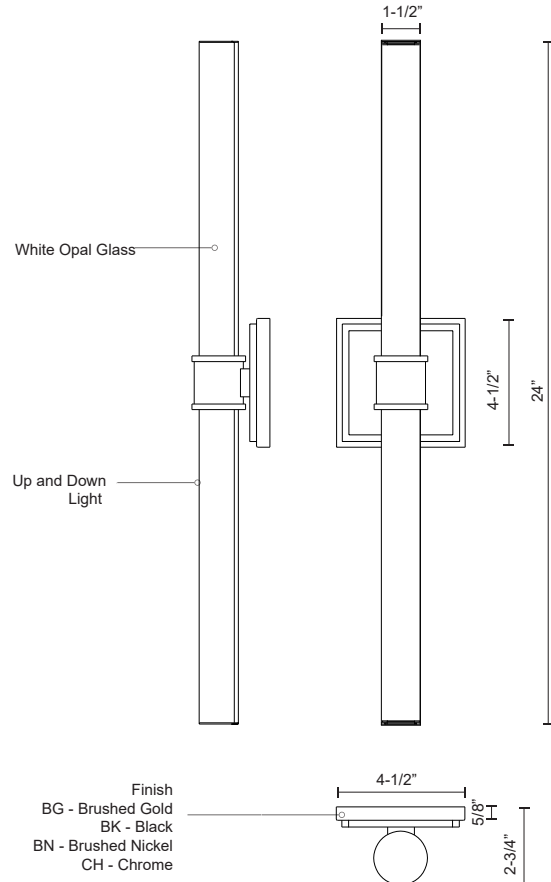

RONA VL17024

VANITY

PROJECT

VL17024-BG
Brushed Gold

VL17024-BN
Brushed Nickel

VL17024-BK
Black

VL17024-CH
Chrome

SPECIFICATION DETAILS

Fixture Dimensions	W4-1/2" x H24" x E2-3/4"
Light Source	AC LED Module
Wattage	31W
Total Lumens	2400lm
Delivered Lumens	1672lm
Voltage	120V
Color Temperature	3000K
CRI (Ra)	90CRI
Optional Color Temps	2700K - 5000K Available, Minimum Order Quantities Apply
LED Rated Life	50,000 hours
Dimming	100% - 10%, ELV Dimmer (Not Included)
Glass Details	Opal Glass
ADA Compliant	Yes
Location	Damp
Mounting Style	All Orientation; Wall;
Canopy Dimensions	W4-1/2" x H4-1/2" x E5/8"
Paint Finish	BG01; BK01; BN01; CH01;

* For custom options, consult factory for details.

* For warranty information, please visit www.kuzcolighting.com/warranty

DESCRIPTION

A tubular length of illuminated rod the Rona wall light is supported and clasped with a detailed cylindrical projection. The thick square outline of the attachment plate frames the lamp holder and echoes the refinement of present architectural trim. Available as either a sconce or vanity and in several curated finishes.