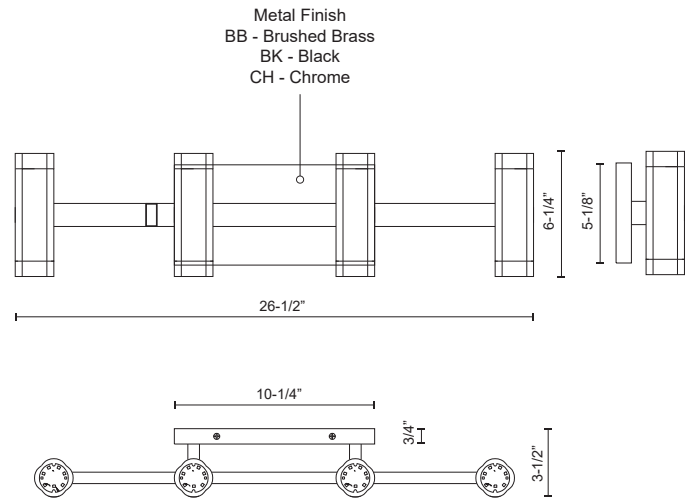

BRAZEN VL16727

VANITY

PROJECT

VL16727-BK
Black

VL16727-BB
Brushed Brass

VL16727-CH
Chrome

SPECIFICATION DETAILS

Fixture Dimensions	W26-1/2" x H6-1/4" x E3-1/2"
Light Source	AC LED Module
Wattage	44W
Total Lumens	4250lm
Delivered Lumens	CH-911lm; BK-824lm;
Voltage	120V
Color Temperature	3000K
CRI (Ra)	90CRI
Optional Color Temps	2700K - 5000K Available, Minimum Order Quantities Apply
LED Rated Life	50,000 hours
Dimming	100% - 10%, ELV Dimmer (Not Included)
Diffuser Details	Frosted acrylic diffuser
ADA Compliant	Yes
Location	Damp
Illumination Direction	Up and Down
Mounting Style	All Orientation; Wall;
CEC Title 24 JA8	Yes, JA8-2022
Canopy Dimensions	W10-1/4" x H5-1/8" x E3/4"

* For custom options, consult factory for details.

* For warranty information, please visit www.kuzcolighting.com/warranty

DESCRIPTION

Extruded aluminum quatrefoil lamps on rectangular wall mount. Finely textured powder-coat or plated finish. Opal diffuser caps. Up and down light. Custom options available.