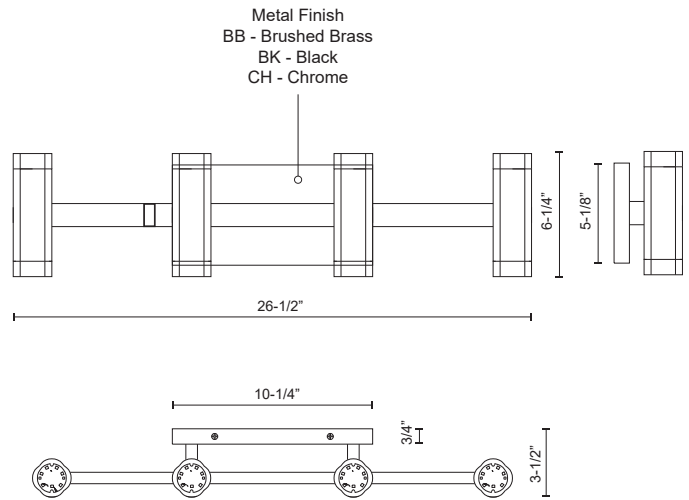

**BRAZEN
VL16727
VANITY**

PROJECT

DESCRIPTION

Extruded aluminum quatrefoil lamps on rectangular wall mount. Finely textured powder-coat or plated finish. Opal diffuser caps. Up and down light. Custom options available.

VL16727-BB
Brushed Brass

VL16727-BK
Black

VL16727-CH
Chrome

SPECIFICATION DETAILS

* For custom options, consult factory for details.

Fixture Dimensions	W26-1/2" x H6-1/4" x E3-1/2"
Light Source	AC LED Module
Wattage	30W
Total Lumens	2500lm
Delivered Lumens	CH-911lm; BK-824lm;
Voltage	120V
Color Temperature	3000K
CRI (Ra)	90CRI
Optional Color Temps	2700K - 5000K Available, Minimum Order Quantities Apply
LED Rated Life	50,000 hours
Dimming	100% - 10%, ELV Dimmer (Not Included)
Diffuser Details	Frosted acrylic diffuser
ADA Compliant	Yes
Location	Damp
Compliance	ADA
Warranty	5 Years
Illumination Direction	Up and Down
Mounting Style	All Orientation; Wall;
Canopy Dimensions	W10-1/4" x H5-1/8" x E3/4"