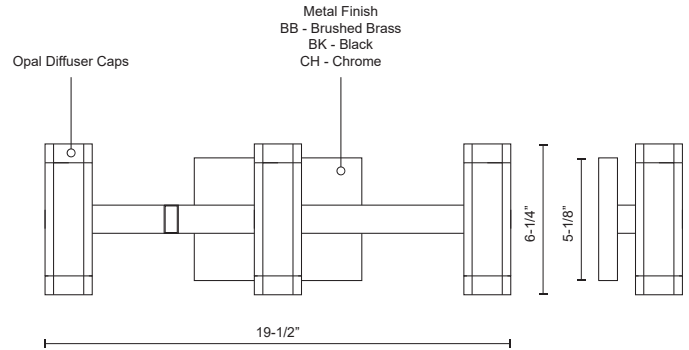

**BRAZEN  
VL16720  
VANITY**

PROJECT

**DESCRIPTION**

Extruded aluminum quatrefoil lamps on rectangular wall mount. Finely textured powder-coat or plated finish. Opal diffuser caps. Up and down light. Custom options available.

VL16720-BB  
Brushed Brass

VL16720-BK  
Black

VL16720-CH  
Chrome

**SPECIFICATION DETAILS**

\* For custom options, consult factory for details.

<b>Fixture Dimensions</b>	W19-1/2" x H6-1/4" x E3-1/2"
<b>Light Source</b>	AC LED Module
<b>Wattage</b>	20W
<b>Total Lumens</b>	1600lm
<b>Delivered Lumens</b>	BK-527lm; CH-583lm;
<b>Voltage</b>	120V
<b>Color Temperature</b>	3000K
<b>CRI (Ra)</b>	90CRI
<b>Optional Color Temps</b>	2700K - 5000K Available, Minimum Order Quantities Apply
<b>LED Rated Life</b>	50,000 hours
<b>Dimming</b>	100% - 10%, ELV Dimmer (Not Included)
<b>Diffuser Details</b>	Frosted acrylic diffuser
<b>ADA Compliant</b>	Yes
<b>Location</b>	Damp
<b>Compliance</b>	ADA
<b>Warranty</b>	5 Years
<b>Illumination Direction</b>	Up and Down
<b>Mounting Style</b>	All Orientation; Wall;
<b>Canopy Dimensions</b>	W7" x H5-1/8" x E3/4"