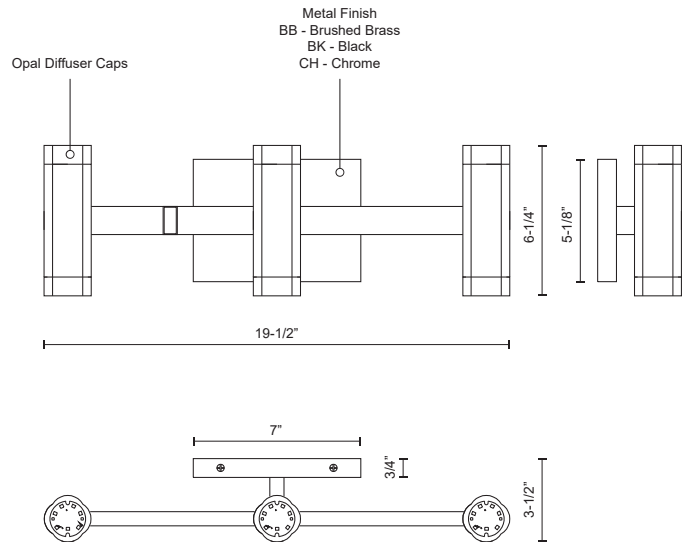

BRAZEN VL16720

VANITY

PROJECT

VL16720-BK
Black

VL16720-BB
Brushed Brass

VL16720-CH
Chrome

SPECIFICATION DETAILS

Fixture Dimensions	W19-1/2" x H6-1/4" x E3-1/2"
Light Source	AC LED Module
Wattage	33W
Total Lumens	2720lm
Delivered Lumens	BK-527lm; CH-583lm;
Voltage	120V
Color Temperature	3000K
CRI (Ra)	90CRI
Optional Color Temps	2700K - 5000K Available, Minimum Order Quantities Apply
LED Rated Life	50,000 hours
Dimming	100% - 10%, ELV Dimmer (Not Included)
Diffuser Details	Frosted acrylic diffuser
ADA Compliant	Yes
Location	Damp
Illumination Direction	Up and Down
Mounting Style	All Orientation; Wall;
Canopy Dimensions	W7" x H5-1/8" x E3/4"
CEC Title 24 JA8	Yes, JA8-2022

* For custom options, consult factory for details.

* For warranty information, please visit www.kuzcolighting.com/warranty

DESCRIPTION

Extruded aluminum quatrefoil lamps on rectangular wall mount. Finely textured powder-coat or plated finish. Opal diffuser caps. Up and down light. Custom options available.