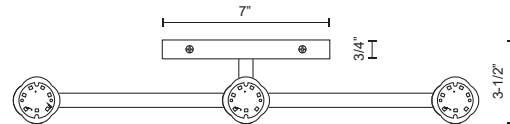

**BRAZEN  
VL16720  
VANITY**

PROJECT

**DESCRIPTION**

Extruded aluminum quatrefoil lamps on rectangular wall mount. Finely textured powder-coat or plated finish. Opal diffuser caps. Up and down light. Custom options available.

VL16720-BB  
Brushed Brass

VL16720-BK  
Black

VL16720-CH  
Chrome

**SPECIFICATION DETAILS**

\* For custom options, consult factory for details.

<b>Fixture Dimensions</b>	W19-1/2" x H6-1/4" x E3-1/2"
<b>Light Source</b>	AC LED Module
<b>Wattage</b>	20W
<b>Total Lumens</b>	1600lm
<b>Delivered Lumens</b>	BK-527lm; CH-583lm;
<b>Voltage</b>	120V
<b>Color Temperature</b>	3000K
<b>CRI (Ra)</b>	90CRI
<b>Optional Color Temps</b>	2700K - 5000K Available, Minimum Order Quantities Apply
<b>LED Rated Life</b>	50,000 hours
<b>Dimming</b>	100% - 10%, ELV Dimmer (Not Included)
<b>Diffuser Details</b>	Frosted acrylic diffuser
<b>ADA Compliant</b>	Yes
<b>Location</b>	Damp
<b>Compliance</b>	ADA
<b>Warranty</b>	5 Years
<b>Illumination Direction</b>	Up and Down
<b>Mounting Style</b>	All Orientation; Wall;
<b>Canopy Dimensions</b>	W7" x H5-1/8" x E3/4"