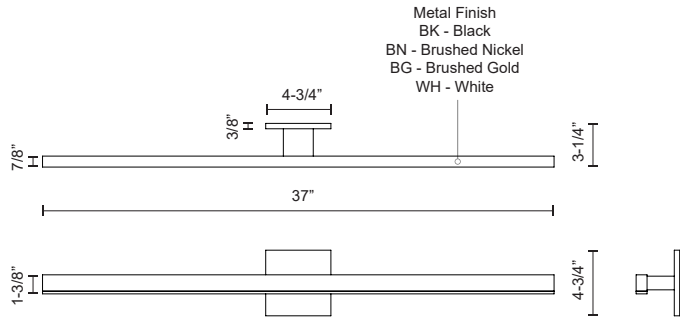

KUZCO

19054 28TH AVENUE
SURREY - BC V3Z 6M3
CANADA

WWW.KUZCOLIGHTING.COM

COMMENT