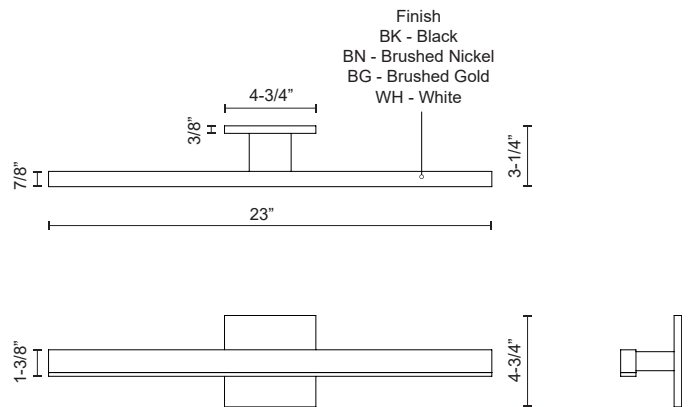

VEGA VL10323

VANITY

PROJECT

SPECIFICATION DETAILS

Fixture Dimensions	W23" x H1-3/8" x E3-1/4"
Light Source	AC LED Module
Wattage	16W
Total Lumens	1200lm
Delivered Lumens	BK-585lm; BN-755lm; WH-832lm;
Voltage	120V
Color Temperature	3000K
CRI (Ra)	90CRI
Optional Color Temps	2700K - 5000K Available, Minimum Order Quantities Apply
LED Rated Life	50,000 hours
Dimming	100% - 10%, ELV Dimmer (Not Included)
Diffuser Details	White Acrylic Diffuser
ADA Compliant	Yes
Location	Damp
Illumination Direction	Downlight
Mounting Style	All Orientation; Wall;
CEC Title 24 JA8	Yes, JA8-2022
Canopy Dimensions	W4-3/4" x H4-3/4" x E3/8"

* For custom options, consult factory for details.

* For warranty information, please visit www.kuzcolighting.com/warranty

DESCRIPTION

Ultra-sleek and clean lighting is now available with the Vega collection. This slim wall and vanity collection is diverse in its use and will never look dated. It can highlight a wall, bathroom, or bedroom without ever appearing bulky. The LED light is delivered in an even and effective manner. May be mounted both vertically and horizontally.

KUZCO

19054 28TH AVENUE
SURREY - BC V3Z 6M3
CANADA

WWW.KUZCOLIGHTING.COM

COMMENT