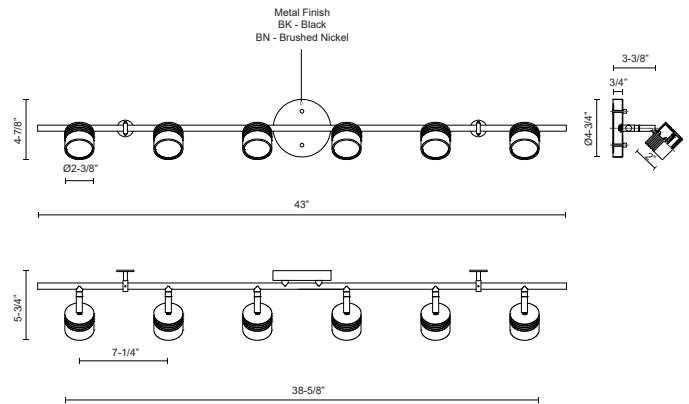

LYRA
TR10044
TRACK

PROJECT

DESCRIPTION

Modern LED fixed track fixture with six die cast aluminum heads and frosted glass diffusers. Each head rotates horizontally 360 degrees and pivots vertically 90 degrees allowing the lights to be directed to any desired angle. Metal finishes available in fine brushed nickel or black and is equipped with our powerful 120V AC LED technology. Available in single, three and four head fixtures see series for full details.

TR10044-BN
Brushed Nickel

TR10044-BK
Black

SPECIFICATION DETAILS

* For custom options, consult factory for details.

Fixture Dimensions	L43" x W4-7/8" x H5-3/4"
Light Source	AC LED Module
Total Lumens	2400lm
Wattage	33W
Delivered Lumens	BN-1800lm; BZ-1520lm;
Voltage	120V
Color Temperature	3000K
CRI (Ra)	90CRI
Optional Color Temps	2700K - 5000K Available, Minimum Order Quantities Apply
LED Rated Life	50,000 hours
Dimming	100% - 10%, ELV Dimmer (Not Included)
Glass Details	Frosted Glass
Location	Dry
Warranty	5 Years
Mounting Style	All Orientation; Ceiling and Wall;
Canopy Dimensions	D4-3/4" x H3/4"