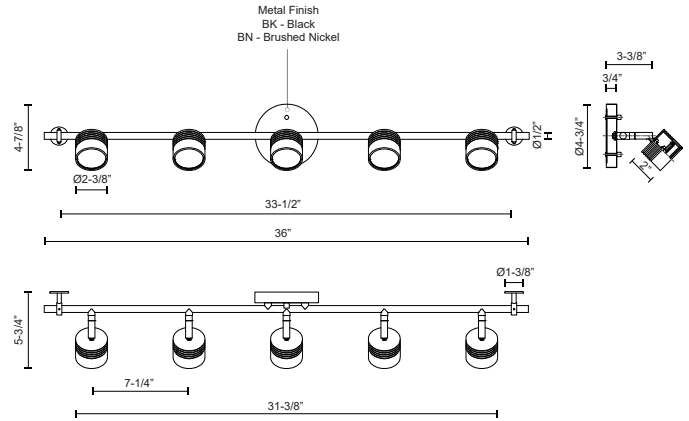

LYRA TR10036

TRACK

PROJECT

TR10036-BK
Black

TR10036-BN
Brushed Nickel

SPECIFICATION DETAILS

Fixture Dimensions	L36" x W4-7/8" x H5-3/4"
Light Source	AC LED Module
Wattage	27W
Total Lumens	2000lm
Delivered Lumens	BN-1500lm
Voltage	120V
Color Temperature	3000K
CRI (Ra)	90CRI
Optional Color Temps	2700K - 5000K Available, Minimum Order Quantities Apply
LED Rated Life	50,000 hours
Dimming	100% - 10%, ELV Dimmer (Not Included)
Glass Details	Frosted Glass
Location	Dry
Mounting Style	All Orientation; Ceiling and Wall;
CEC Title 24 JA8	Yes, JA8-2022
Canopy Dimensions	D4-3/4" x H3/4"

* For custom options, consult factory for details.

* For warranty information, please visit www.kuzcolighting.com/warranty

DESCRIPTION

Modern LED fixed track fixture with five die cast aluminum heads and frosted glass diffusers. Each head rotates horizontally 360 degrees and pivots vertically 90 degrees allowing the lights to be directed to any desired angle. Metal finishes available in fine brushed nickel or enriched deep black and is equipped with our powerful 120V AC LED technology. Available in single, three and four head fixtures see series for full details.