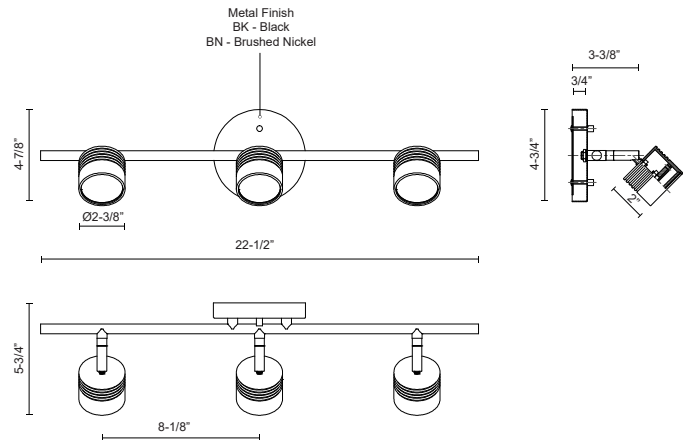

LYRA TR10022

TRACK

PROJECT

TR10022-BN
Brushed Nickel

TR10022-BK
Black

SPECIFICATION DETAILS

Fixture Dimensions	L22-1/2" x W4-7/8" x H5-3/4"
Light Source	AC LED Module
Wattage	17W
Total Lumens	1200lm
Delivered Lumens	BN-900lm
Voltage	120V
Color Temperature	3000K
CRI (Ra)	90CRI
Optional Color Temps	2700K - 5000K Available, Minimum Order Quantities Apply
LED Rated Life	50,000 hours
Dimming	100% - 10%, ELV Dimmer (Not Included)
Glass Details	Diffusive Glass Lens
Location	Dry
Mounting Style	All Orientation; Ceiling and Wall;
CEC Title 24 JA8	Yes, JA8-2022
Canopy Dimensions	D4-3/4" x H3/4"
Paint Finish	BK01; BN01;

* For custom options, consult factory for details.

* For warranty information, please visit www.kuzcolighting.com/warranty

DESCRIPTION

Modern LED fixed track fixture with three die cast aluminum heads and diffusive glass lens. Each head rotates horizontally 360 degrees and pivots vertically 90 degrees allowing the lights to be directed to any desired angle. Metal finishes available in fine brushed nickel or enriched deep bronze and is equipped with our powerful 120V AC LED technology, Available in single, two and four head fixtures see series for full details.