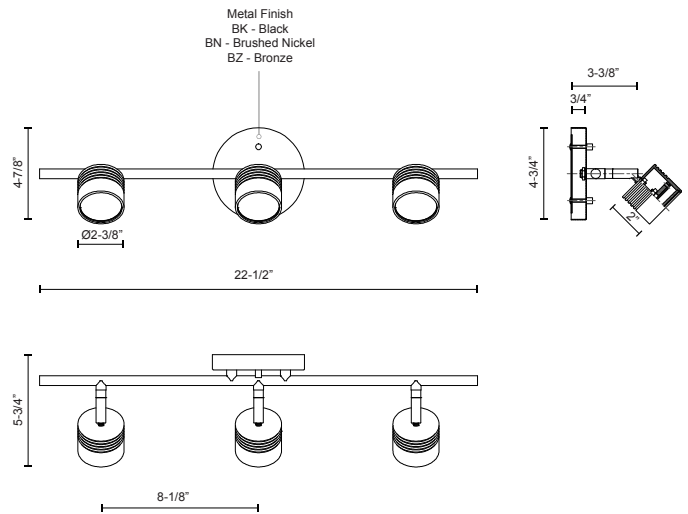

LYRA
TR10022
TRACK

PROJECT

DESCRIPTION

Modern LED fixed track fixture with three die cast aluminum heads and frosted glass diffusers. Each head rotates horizontally 360 degrees and pivots vertically 90 degrees allowing the lights to be directed to any desired angle. Metal finishes available in fine brushed nickel or enriched deep bronze and is equipped with our powerful 120V AC LED technology, Available in single, two and four head fixtures see series for full details.

TR10022-BN
Brushed Nickel

TR10022-BZ
Bronze

TR10022-BK
Black

SPECIFICATION DETAILS

* For custom options, consult factory for details.

Fixture Dimensions	L22-1/2" x W4-7/8" x H5-3/4"
Light Source	LED
Wattage	15W
Total Lumens	1200lm
Delivered Lumens	BN-900lm; BZ-710lm;
Voltage	120V
Color Temperature	3000K
CRI (Ra)	>90
Optional Color Temps	2700K - 5000K Available, Minimum Order Quantities Apply
LED Rated Life	50,000 hours
Dimming	100% - 10%, ELV Dimmer (Not Included)
Diffuser Details	Frosted Glass Diffuser
Location	Dry
Warranty	5 Years
Canopy Dimensions	D4-3/4" x H3/4"