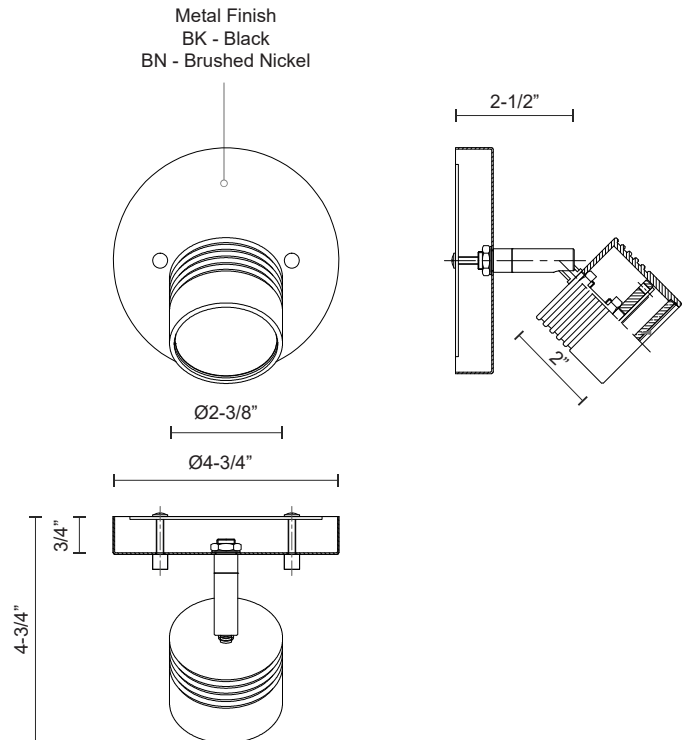

LYRA TR10006

TRACK

PROJECT

TR10006-BN
Brushed Nickel

TR10006-BK
Black

SPECIFICATION DETAILS

Fixture Dimensions	D4-7/8" x H4-3/4"
Light Source	AC LED Module
Wattage	6W
Total Lumens	400lm
Delivered Lumens	BN-300lm
Voltage	120V
Color Temperature	3000K
CRI (Ra)	90CRI
Optional Color Temps	2700K - 5000K Available, Minimum Order Quantities Apply
LED Rated Life	50,000 hours
Dimming	100% - 10%, ELV Dimmer (Not Included)
Glass Details	Frosted Glass
Location	Dry
Mounting Style	All Orientation; Ceiling and Wall;
CEC Title 24 JA8	Yes, JA8-2022
Canopy Dimensions	D4-3/4" x H3/4"

* For custom options, consult factory for details.

* For warranty information, please visit www.kuzcolighting.com/warranty

DESCRIPTION

Modern LED single fixed track fixture with die cast aluminum head and frosted glass diffuser. Rotates horizontally 360 degrees and pivots vertically 90 degrees allowing the light to be directed to any desired angle. Metal finishes available in fine brushed nickel or enriched deep black and is equipped with our powerful 120V AC LED technology. Available in two, three and four head fixtures see series for full details.