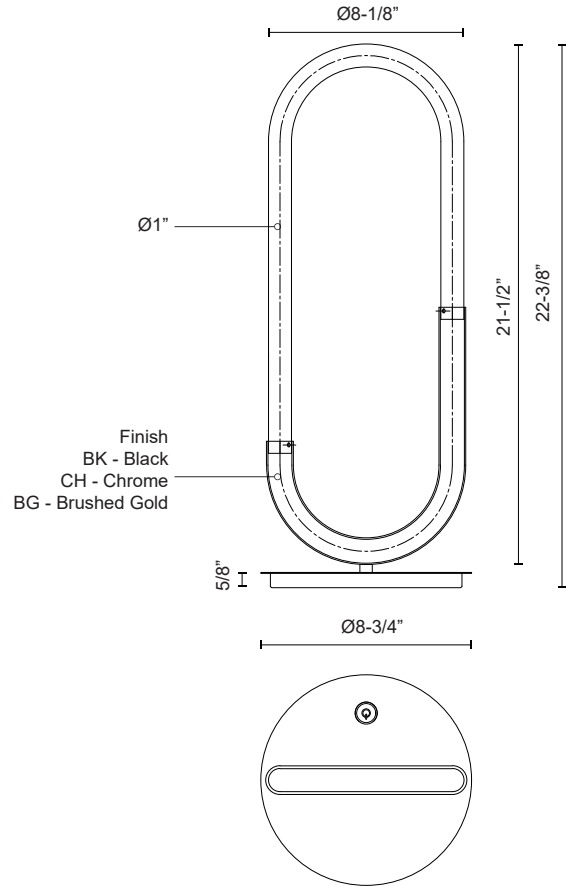

HURON TL95121

LAMPS

PROJECT

TL95121-BG
Brushed Gold

TL95121-CH
Chrome

TL95121-BK
Black

SPECIFICATION DETAILS

Fixture Dimensions	D8-3/4" x H22-3/8"
Light Source	LED with DC Driver
Wattage	11W
Total Lumens	850lm
Delivered Lumens	BG-702lm*
Voltage	120V
Color Temperature	3000K
CRI (Ra)	90CRI
Optional Color Temps	2700K - 5000K Available, Minimum Order Quantities Apply
LED Rated Life	50,000 hours
Dimming	100% - 10%, Touch dimmer
Diffuser Details	Frosted acrylic diffuser
Location	Dry
Paint Finish	BG01; BK01; CH01;

* For custom options, consult factory for details.

* For warranty information, please visit www.kuzcolighting.com/warranty

DESCRIPTION

Steel base with die-cast aluminum body, acrylic frosted tube, matte powder-coated or plated finish