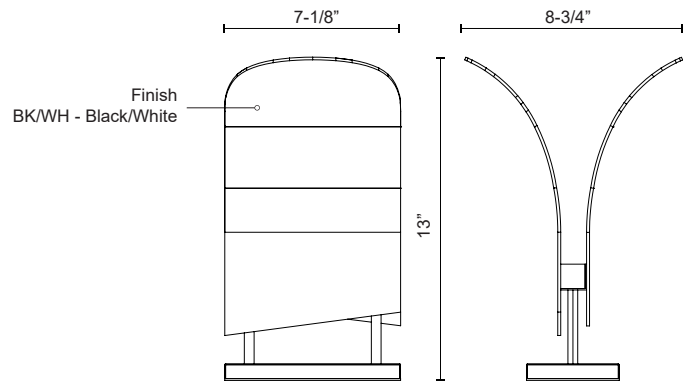

SONDER TL83708

LAMPS

PROJECT

TL83708-BK/WH
Black/White

SPECIFICATION DETAILS

| | |
|-----------------------------|---|
| Fixture Dimensions | L7-1/8" x W8-3/4" x H13" |
| Light Source | AC LED Module |
| Wattage | 8W |
| Total Lumens | 640lm |
| Delivered Lumens | 420lm* |
| Voltage | 120V |
| Color Temperature | 3000K |
| CRI (Ra) | 90CRI |
| Optional Color Temps | 2700K - 5000K Available, Minimum Order Quantities Apply |
| LED Rated Life | 50,000 hours |
| Dimming | In-Line On/Off |
| Wire Length | 72" Max |
| Location | Dry |

* For custom options, consult factory for details.

* For warranty information, please visit www.kuzcolighting.com/warranty

DESCRIPTION

The Sander collection aims to honor the simple juxtaposition of shape and color in a space. With two asymmetric shades adorned in black and white duo-toned finishes, this collection creates modern balance. Providing ample ambient down light to a space, the Sander doubles as a sculptural art piece.