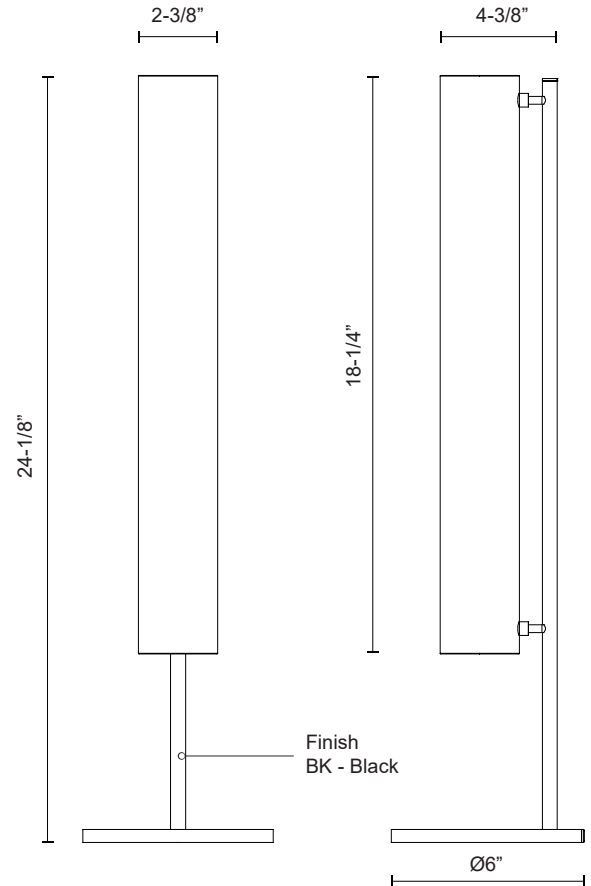

GRAMERCY TL70124

LAMPS

PROJECT

DESCRIPTION

Frosted glass cylinders, are composed around an aluminum die-cast body, emitting an even 360 Degrees glow of ambient light. The Gramercy standing fixtures feature a touch dimmer and a black finish

SPECIFICATION DETAILS

Fixture Dimensions	D6" x H24-1/8"
Light Source	LED with DC Driver
Wattage	15W
Total Lumens	1270lm
Delivered Lumens	BK-750lm*
Voltage	120V
Color Temperature	3000K
CRI (Ra)	90CRI
Optional Color Temps	2700K - 5000K Available, Minimum Order Quantities Apply
LED Rated Life	50,000 hours
Dimming	100% - 10%, Touch dimmer
Glass Details	Frosted Glass
Location	Dry
Finish Option(s)	Black

* For custom options, consult factory for details.

* For warranty information, please visit www.kuzcolighting.com/warranty

KUZCO

19054 28TH AVENUE
SURREY - BC V3Z 6M3
CANADA

WWW.KUZCOLIGHTING.COM

COMMENT