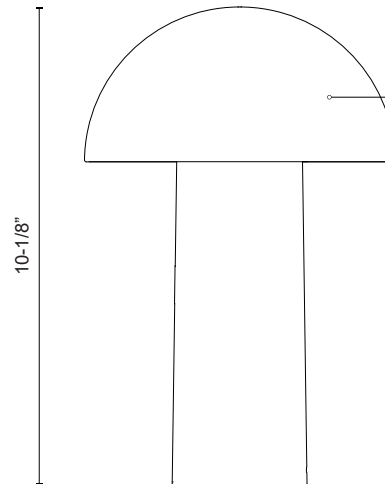

10-1/8"

1. Finish
2. BK - Black
   - CM - Cream
   - GN - Sage Green
   - NV - Navy Blue
   - SY - Sky Blue

CANADA: 19054 28TH AVENUE - SURREY, BC V3Z 6M3
USA: 3035 E. LONE MOUNTAIN ROAD - LAS VEGAS, NV 89081

WWW.KUZCOLIGHTING.COM

© 2024 KUZCO LIGHTING. ALL RIGHTS RESERVED.

COMMENT