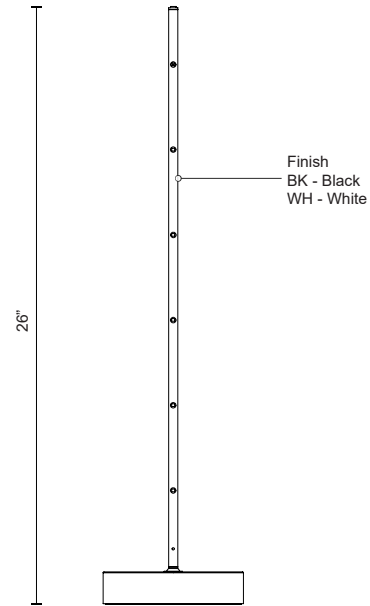

REEDS TL46724

LAMPS

PROJECT

DESCRIPTION

The Reeds floor piece features a single minimal wands, casting a soft directional glow with minimal hardware. Wand is effortlessly repositionable; a smooth swivel allows the light to be angled precisely

TL46724-BK
Black

TL46724-WH
White

SPECIFICATION DETAILS

* For custom options, consult factory for details.

Fixture Dimensions	D6-1/8" x H26"
Light Source	LED with DC Driver
Wattage	7W
Total Lumens	510lm
Delivered Lumens	400lm
Voltage	120V
Color Temperature	3000K
CRI (Ra)	90CRI
Optional Color Temps	2700K - 5000K Available, Minimum Order Quantities Apply
LED Rated Life	50,000 hours
Dimming	100% - 10%, Touch dimmer
Location	Dry
Warranty	5 Years

Ø6-1/8"

Finish
BK - Black
WH - White

26"

KUZCO

19054 28TH AVENUE
SURREY - BC V3Z 6M3
CANADA

WWW.KUZCOLIGHTING.COM

COMMENT