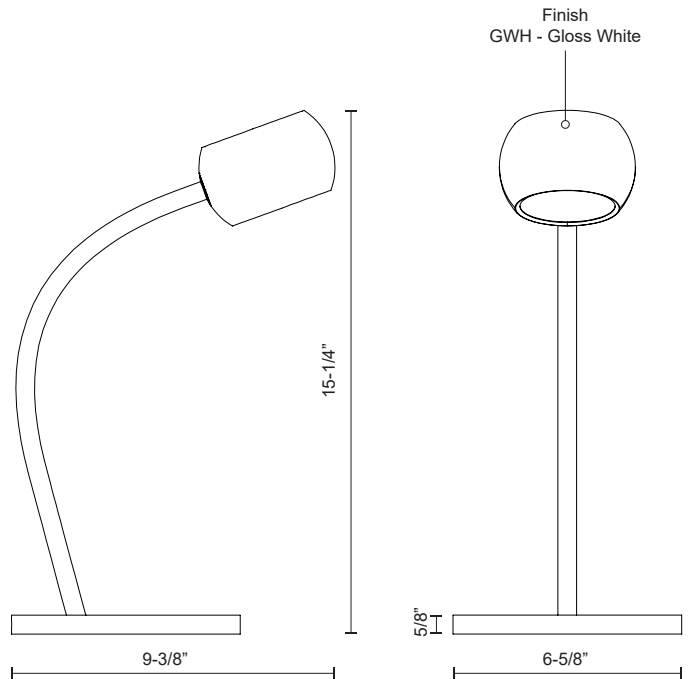

**FLUX**  
**TL46615**  
**LAMPS**

PROJECT

TL46615-GWH  
Gloss White

**SPECIFICATION DETAILS**

<b>Fixture Dimensions</b>	L9-3/8" x W6-5/8" x H15-1/4"
<b>Light Source</b>	LED with DC Driver
<b>Wattage</b>	10W
<b>Total Lumens</b>	800lm
<b>Delivered Lumens</b>	GWH-371lm
<b>Voltage</b>	120V
<b>Color Temperature</b>	3000K
<b>CRI (Ra)</b>	90CRI
<b>Optional Color Temps</b>	2700K - 5000K Available, Minimum Order Quantities Apply
<b>LED Rated Life</b>	50,000 hours
<b>Dimming</b>	100% - 10%, Touch dimmer
<b>Diffuser Details</b>	Acrylic diffuser
<b>Location</b>	Dry
<b>Base Dimensions</b>	D6-5/8" x H3/4"
<b>Paint Finish</b>	GWH01

\* For custom options, consult factory for details.

\* For warranty information, please visit [www.kuzcolighting.com/warranty](http://www.kuzcolighting.com/warranty)

**DESCRIPTION**

Combining a truncated spherical aesthetic with modern adjustability features the Flux collection is ideal for the sophisticated interior setting. A flat recessed glass diffuser, partially frosted in its center, is showcased within the precise cast aluminum drum, providing an ambient wash where directed. The illuminated ring serves dual functions as a finder light and indicative perimeter for the touch actuated dimmer. Magnetic connectors allow for an unrestricted range of rotation and ease of assembly. Available in a range of configurations.