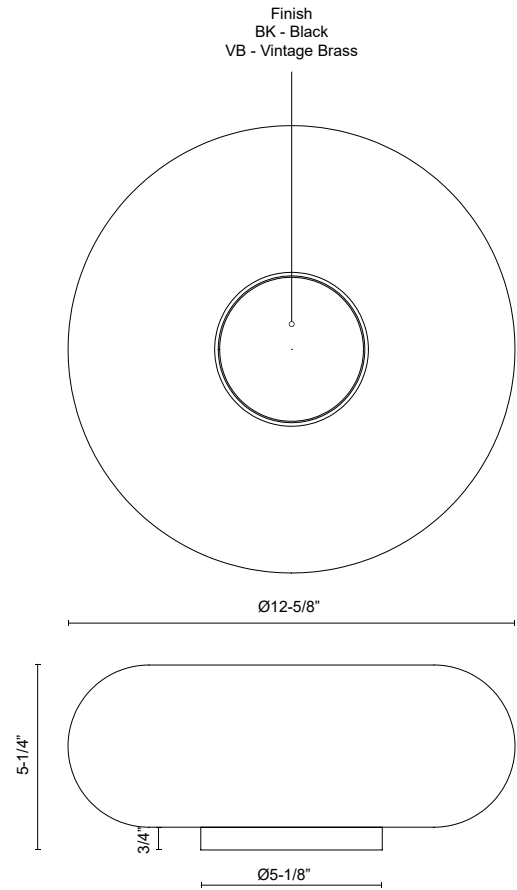

NIMBUS TL12413

TABLE LAMPS

PROJECT

SPECIFICATION DETAILS

Fixture Dimensions	D12-5/8" x H5-1/4"
Light Source	LED
Wattage	16W
Total Lumens	950lm
Delivered Lumens	755lm*
Voltage	120V
Color Temperature	2700K
CRI (Ra)	90CRI
Optional Color Temps	2700K - 5000K Available, Minimum Order Quantities Apply
LED Rated Life	50,000 hours
Dimming	3-Step Touch Dimmer and ON/OFF
Shade Details	Opal Glass Shade
Glass Details	Opal Glass
Wire Length	72" Max
Location	Dry
Illumination Direction	Omni-directional
Base Dimensions	D5-1/8" x H3/4"
Material	Aluminum + Glass
Paint Finish	BK01; VB01;

* For custom options, consult factory for details.

* For warranty information, please visit www.kuzcolighting.com/warranty

DESCRIPTION

Meet Nimbus: A table lamp collection embodying the ethereal lightness of clouds. Crafted with round opal glass, it brings a celestial glow to any space. With tap-to-dim control at its center, adorned in vintage brass or matte black hardware accents, Nimbus offers both ambiance and style at your fingertips.

- Cloud-like illumination
- Integrated LED, no need for bulbs
- Tap-to-dim and Tap on/off switch
- 72" white cord
- Vintage Brass or Matte Black accents

KUZCO

CANADA: 19054 28TH AVENUE - SURREY, BC V3Z 6M3

USA: 3035 E. LONE MOUNTAIN ROAD - LAS VEGAS, NV 89081

WWW.KUZCOLIGHTING.COM

© 2024 KUZCO LIGHTING. ALL RIGHTS RESERVED.

COMMENT