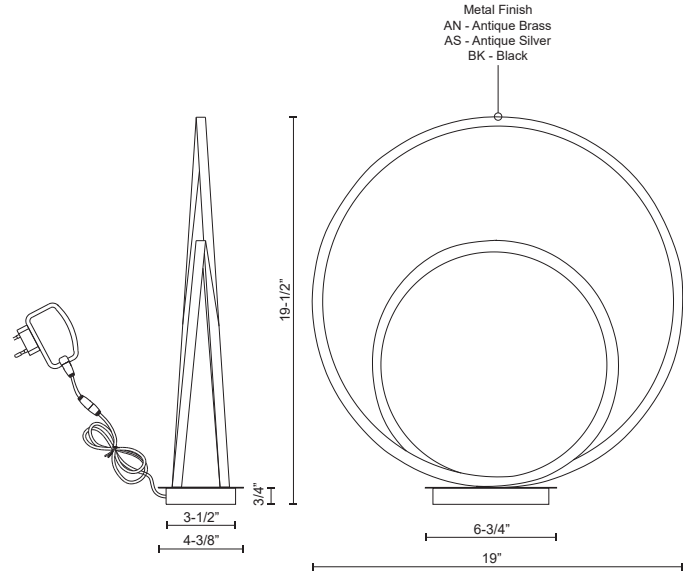

**TWIST
TL11119
TABLE LAMP**

PROJECT

TL11119-AS
Antique Silver

TL11119-AN
Antique Brass

TL11119-BK
Black

SPECIFICATION DETAILS

| | |
|-----------------------------|---|
| Fixture Dimensions | L19" x W4-3/8" x H19-1/2" |
| Light Source | LED with DC Driver |
| Wattage | 32W |
| Total Lumens | 2720lm |
| Delivered Lumens | AN-1342lm |
| Voltage | 120V |
| Color Temperature | 3000K |
| CRI (Ra) | 90CRI |
| Optional Color Temps | 2700K - 5000K Available, Minimum Order Quantities Apply |
| LED Rated Life | 50,000 hours |
| Dimming | 100% - 10%, Touch dimmer |
| Diffuser Details | White Acrylic Diffuser |
| Location | Dry |
| Paint Finish | BK01 |

* For custom options, consult factory for details.

* For warranty information, please visit www.kuzcolighting.com/warranty

DESCRIPTION

Extruded and rolled rectangular aluminum loop. Flexible silicon rubber diffuser. Metallic brushed finish or matte powder-coat. Up and down light. Touch switch on weighted base. Custom options available.