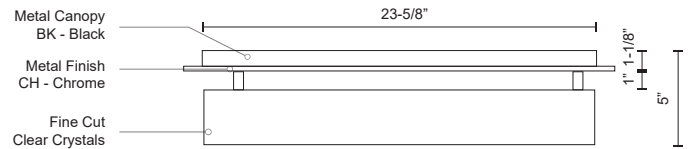

SOLARIS SF7824

SEMI FLUSH

PROJECT

SF7824 (3000K)
3000K

SPECIFICATION DETAILS

* For custom options, consult factory for details.

Fixture Dimensions	D25-5/8" x H5"
Light Source	LED
Wattage	35W
Total Lumens	2800lm
Delivered Lumens	CH-1600lm*
Voltage	120V
Color Temperature	3000K
CRI (Ra)	>90
Optional Color Temps	2700K - 5000K Available, Minimum Order Quantities Apply
LED Rated Life	50,000 hours
Dimming	100% - 10%, ELV Dimmer (Not Included)
Crystal Details	Diamond Cut Clear Crystals
Location	Dry
Warranty	5 Years
Canopy Dimensions	D25-5/8" x H1-1/8"

DESCRIPTION

Single ring LED semi-flush mount, with exquisite diamond cut clear crystals which reflects the light beautifully within the fixture and around the surrounding room. Equipped with our powerful 120V AC LED technology, 35W, Available in two different sizes, view series for full family details on a variety of semi-flush, vanity, single pendant and multi-pendant arrangements.