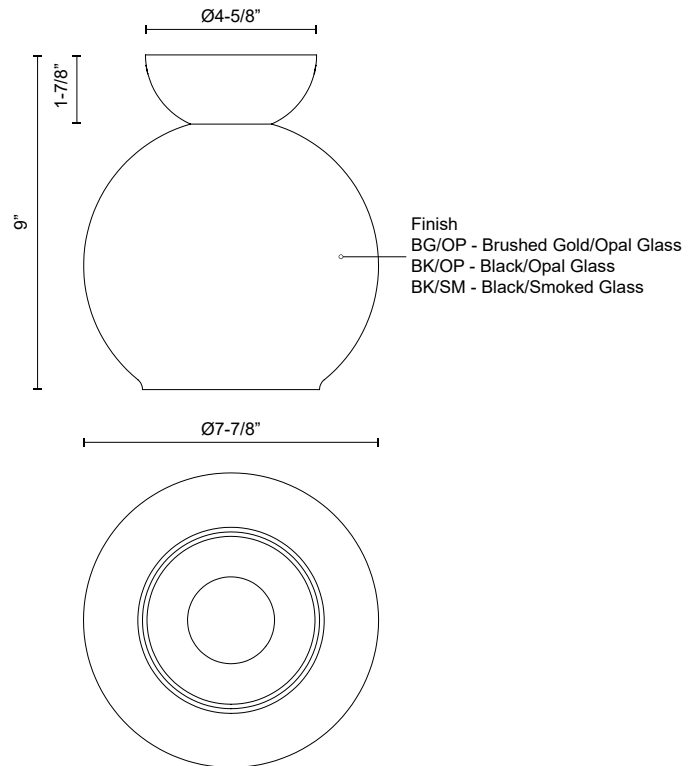

ARCADIA SF59708

SEMI FLUSH

PROJECT

SPECIFICATION DETAILS

Fixture Dimensions	D7-7/8" x H9"
Lamp Type	Incandescent, A19, Medium Base
Wattage	1 x 60W
Voltage	120V
Glass Details	Opal Glass or Smoked Glass
Location	Dry
Bulbs Included	No
Illumination Direction	Down
Canopy Dimensions	D4-5/8" x H1-7/8"
Paint Finish	BG01; BK01;

* For custom options, consult factory for details.

* For warranty information, please visit www.kuzcolighting.com/warranty

DESCRIPTION

The Arcadia Collection offers a trendy lighting design without all the frills. Depending on what style you're looking to achieve, the elegant sphere shades are available in soft, pleasant opal, or dramatic smoked glass. Each piece of the Arcadia family is available in a Powder-Coated Black or Brushed Gold finish

KUZCO

CANADA: 19054 28TH AVENUE - SURREY, BC V3Z 6M3

USA: 3035 E. LONE MOUNTAIN ROAD - LAS VEGAS, NV 89081

WWW.KUZCOLIGHTING.COM

© 2023 KUZCO LIGHTING. ALL RIGHTS RESERVED.

COMMENT