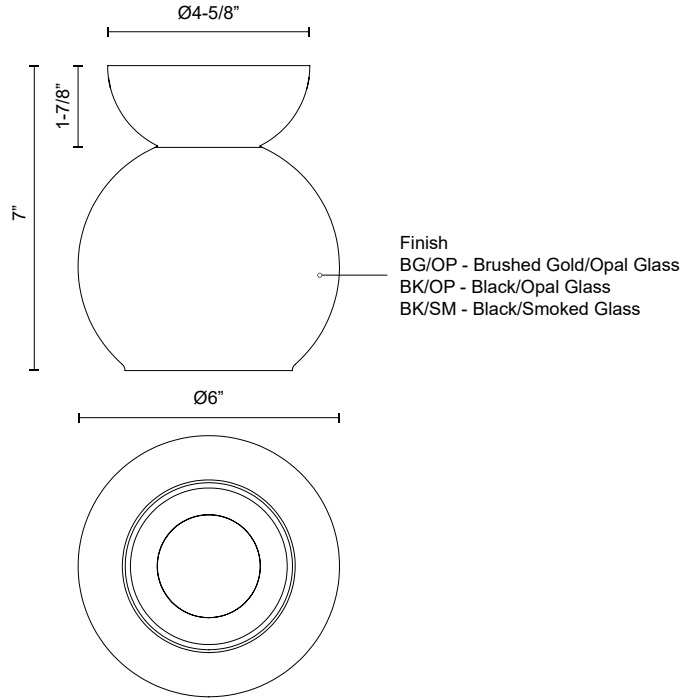

ARCADIA SF59706

SEMI FLUSH

PROJECT

DESCRIPTION

The Arcadia Collection offers a trendy lighting design without all the frills. Depending on what style you're looking to achieve, the elegant sphere shades are available in soft, pleasant opal, or dramatic smoked glass. Each piece of the Arcadia family is available in a Powder-Coated Black or Brushed Gold finish

SPECIFICATION DETAILS

Fixture Dimensions	D6" x H7"
Lamp Type	Incandescent, A19, Medium Base
Wattage	1 x 60W
Voltage	120V
Glass Details	Opal Glass or Smoked Glass
Location	Dry
Bulbs Included	No
Illumination Direction	Down
Canopy Dimensions	D4-5/8" x H1-7/8"

* For custom options, consult factory for details.

* For warranty information, please visit www.kuzcolighting.com/warranty

KUZCO

19054 28TH AVENUE
SURREY - BC V3Z 6M3
CANADA

WWW.KUZCOLIGHTING.COM

COMMENT