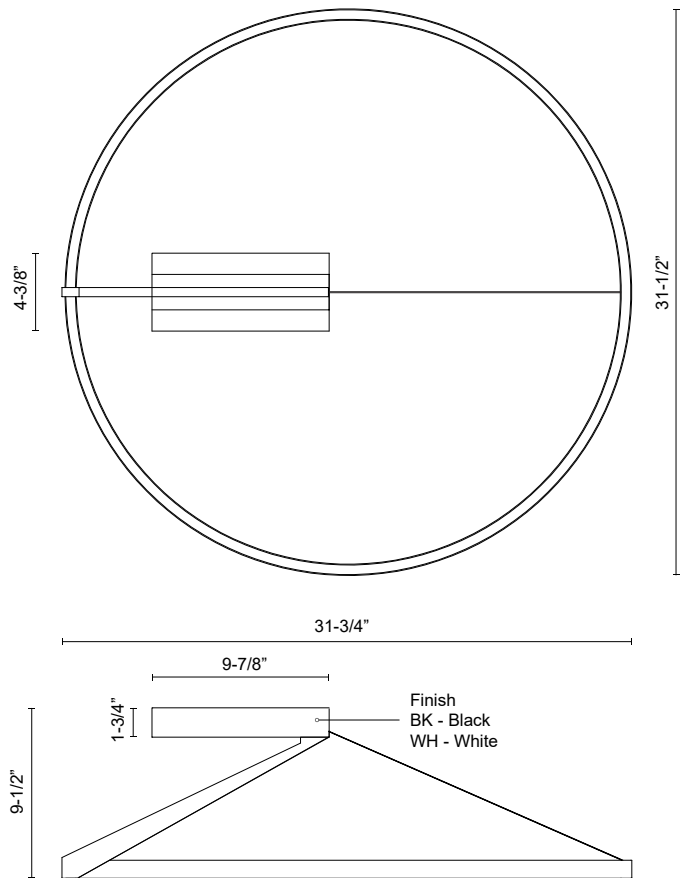

RODA
SF27731-3WCCT-UNV
 SEMI FLUSH

PROJECT

SF27731-BK-3WCCT-UNV
Black

SF27731-WH-3WCCT-UNV
White

SPECIFICATION DETAILS

Fixture Dimensions	L31-3/4" x W31-1/2" x H9-1/2"
Light Source	LED with DC Driver
Wattage	50W
Total Lumens	3420lm
Delivered Lumens	BK-1410lm*; WH-1800lm;
Voltage	120-277V
Color Temperature	Selectable CCT 2700K/3000K/4000K
CRI (Ra)	90CRI
LED Rated Life	50,000 hours
Dimming	100% - 10%, TRIAC or ELV Dimmer (Not Included)
Diffuser Details	Frosted Acrylic Lens
Wire Type	Clear AC Cable
Location	Dry
Illumination Direction	Up/Down
CEC Title 24 JA8	Yes, JA8-2022
Canopy Dimensions	L9-7/8" x W4-3/8" x H1-3/4"
Material	Aluminum + Acrylic
Paint Finish	BK02; WH02;

- Sleek, modern circular design
- Integrated LED, no need for bulbs
- Down and up light
- Matte Black or White finish options
- 72" of black or white cord to match fixture [TL and FL ONLY]

KUZCO

CANADA: 19054 28TH AVENUE - SURREY, BC V3Z 6M3
 USA: 3035 E. LONE MOUNTAIN ROAD - LAS VEGAS, NV 89081