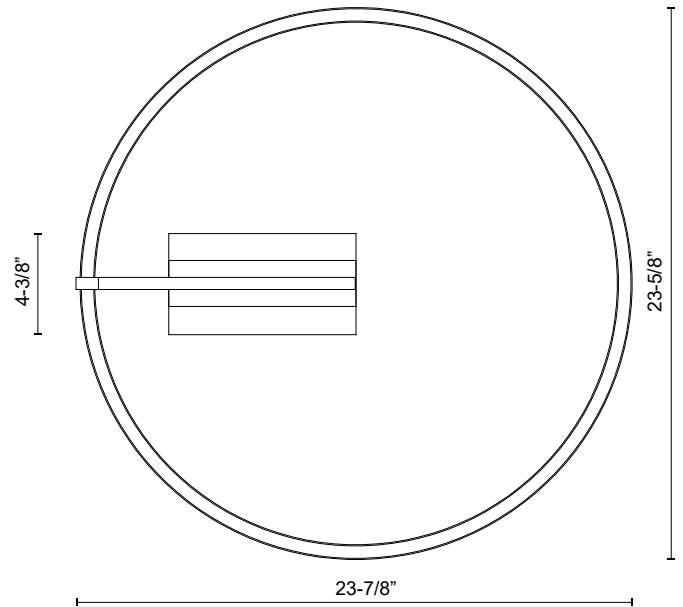

**RODA**  
**SF27724-3WCCT-UNV**  
 SEMI FLUSH

PROJECT

SF27724-BK-3WCCT-UNV  
Black

SF27724-WH-3WCCT-UNV  
White

**SPECIFICATION DETAILS**

<b>Fixture Dimensions</b>	L23-7/8" x W23-5/8" x H7-3/4"
<b>Light Source</b>	LED with DC Driver
<b>Wattage</b>	41W
<b>Total Lumens</b>	2855lm
<b>Delivered Lumens</b>	BK-1170lm; WH-1500lm*;
<b>Voltage</b>	120-277V
<b>Color Temperature</b>	Selectable CCT 2700K/3000K/4000K
<b>CRI (Ra)</b>	90CRI
<b>LED Rated Life</b>	50,000 hours
<b>Dimming</b>	100% - 10%, TRIAC or ELV Dimmer (Not Included)
<b>Diffuser Details</b>	Frosted Acrylic Lens
<b>Location</b>	Dry
<b>Illumination Direction</b>	Up/Down
<b>CEC Title 24 JA8</b>	Yes, JA8-2022
<b>Canopy Dimensions</b>	L7-7/8" x W4-3/8" x H1-5/8"
<b>Material</b>	Aluminum + Acrylic
<b>Paint Finish</b>	BK02; WH02;

- Sleek, modern circular design
- Integrated LED, no need for bulbs
- Down and up light
- Matte Black or White finish options
- 72" of black or white cord to match fixture [TL and FL ONLY]

**KUZCO**

CANADA: 19054 28TH AVENUE - SURREY, BC V3Z 6M3  
 USA: 3035 E. LONE MOUNTAIN ROAD - LAS VEGAS, NV 89081