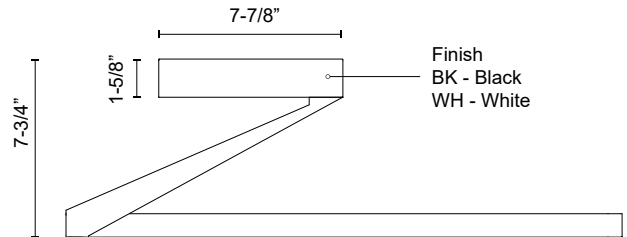

RODA
SF27724-3WCCT-UNV
SEMI FLUSH

PROJECT

SPECIFICATION DETAILS

Fixture Dimensions	L23-7/8" x W23-5/8" x H7-3/4"
Light Source	LED with DC Driver
Wattage	41W
Total Lumens	2855lm
Delivered Lumens	BK-1170lm; WH-1500lm*;
Voltage	120-277V
Color Temperature	Selectable CCT 2700K/3000K/4000K
CRI (Ra)	90CRI
LED Rated Life	50,000 hours
Dimming	100% - 10%, TRIAC or ELV Dimmer (Not Included)
Diffuser Details	Frosted Acrylic Lens
Location	Dry
Illumination Direction	Up/Down
CEC Title 24 JA8	Yes, JA8-2022
Canopy Dimensions	L7-7/8" x W4-3/8" x H1-5/8"
Material	Aluminum + Acrylic
Paint Finish	BK02; WH02;

* For custom options, consult factory for details.

* For warranty information, please visit www.kuzcolighting.com/warranty

DESCRIPTION

The Roda collection is inspired by Scandinavian minimalism, reminiscent of a sleek wheel design. Modern and versatile, it offers various styles to suit any space. Available in black or white finishes, Roda brings contemporary elegance to your home.

- Sleek, modern circular design
- Integrated LED, no need for bulbs
- Down and up light
- Matte Black or White finish options
- 72" of black or white cord to match fixture [TL and FL ONLY]

KUZCO

CANADA: 19054 28TH AVENUE - SURREY, BC V3Z 6M3
USA: 3035 E. LONE MOUNTAIN ROAD - LAS VEGAS, NV 89081

WWW.KUZCOLIGHTING.COM

© 2024 KUZCO LIGHTING. ALL RIGHTS RESERVED.

COMMENT